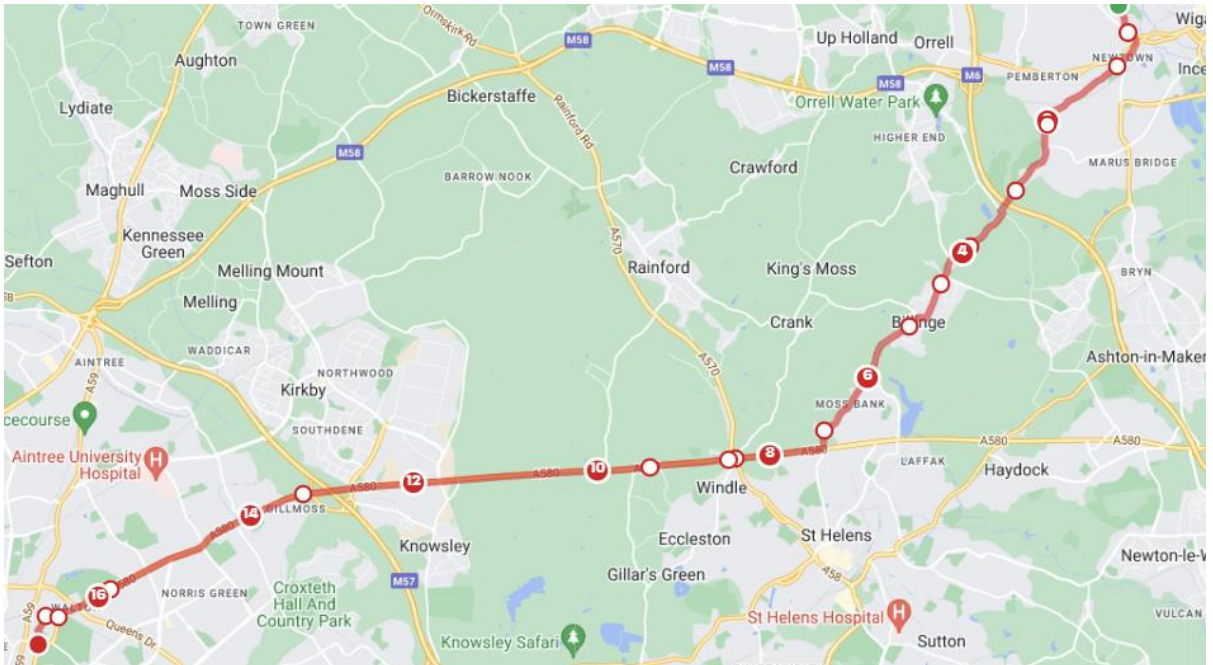

# WIGAN ATHLETIC TO EVERTON

- 0.0 – Head away from the DW Stadium and head diagonally across the Retail Park
- 0.3 – Turn left on Robin Park Road by Asda
- 0.6 – Turn right at the end of Robin's Park Road initially on the A49 – don't take the immediate right onto Ormskirk Road
- 0.7 – At the next junction, fork right to Billinge on A571 Victoria Street
- 1.7 – Pass Pemberton Station
- 3.2 – Cross over the M6
- 3.3 – Turn left on Winstanley Road and immediately right on A571
- 4.3 – Core team Checkpoint at Billinge Library just after the Stork Inn
- 4.7 – Follow the road around to the right by the Texaco Garage and then turn left (1<sup>st</sup> exit) at the roundabout
- 5.8 – Turn right on Moss Bank Road
- 6.8 – At the roundabout with the Moss Bank Hotel in the middle, keep right and keep straight on
- 7.5 – Turn right on A580 East Lancs Road and cross of other side at first opportunity
- 8.0 – Core Team Checkpoint the Tesco's / Starbucks on the left
- 9.3 – Pass the Gamebird pub on your left
- 9.5 – Straight on at the roundabout (1<sup>st</sup> exit)
- 11.0 – Core Team Checkpoint at the layby on the left
- 11.4 – Straight on at the lights
- 12.4 – Straight on at the lights by the car wash
- 12.7 – Pass under the M57
- 15.1 – Core Team Checkpoint at McDonalds by the Showcase Cinemas
- 15.4 – Straight on at the lights by the graveyard
- 15.9 – Straight on at the lights with Townsend Avenue
- 16.1 – Straight on at the lights with Stopgate Lane
- 17.1 – Straight on at the lights with Queen's Drive
- 17.4 – Pass under the railway and take the next right on Luxmore Road
- 17.6 – At the end, turn left on City Road
- 17.8 – Turn left into Goodison Park

# EVERTON TO LIVERPOOL

- 0.0 – Turn left out of Goodison Park onto Goodison road and then turn right on Walton Lane in front of the Everton Club Shop
- 0.4 – At the end of the park, turn left on Anfield Road
- 0.8 – Arrive at Anfield on 97 Avenue