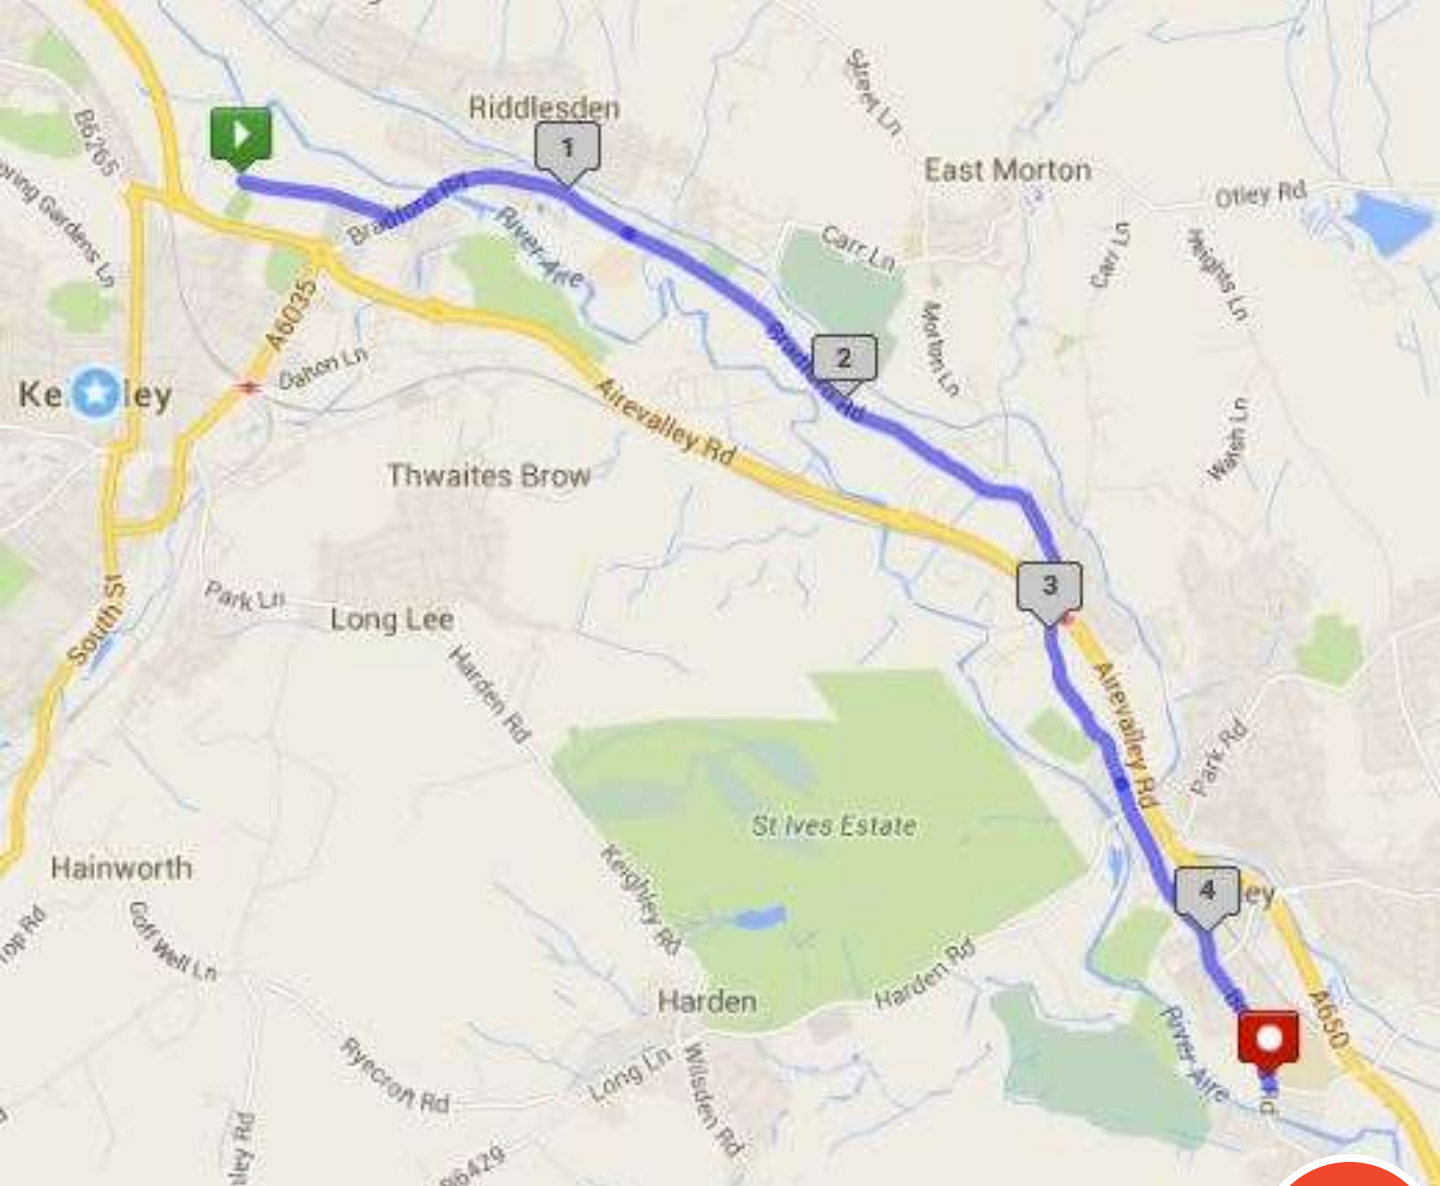

- 0.0 – Leave the Shay car park through the side exit and cross over Hunger Hill into Union Street
- 0.2 – Cross Prescott Street and continue heading straight on through the centre of Halifax
- 0.7 – Pass the library and the bus station and turn right at the end by Kashmiri Aroma onto Northgate
- 0.8 – Take the 2nd left down along Dean Clough and head under the flyover
- 1.2 – At the end, turn right on Shroggs Lane and then right at the lights onto Keighley Road
- 1.7 – Straight ahead at the lights with Ovenden Way
- 2.3 – Straight on at Ovenden Lights
- 3.1 – Pass Morrisons
- 3.5 – Pass the Fire Station
- 4.3 – Arrive at the Moorlands Pub

Stage 20 – FC Halifax Town to the Moorlands

- 0.0 – Carry on along Keighley Road
- 1.3 – Straight on at the lights with Thornton Road
- 3.0 – Pass through Denholme Village
- 4.0 – Turn right on Manywells Brow following the sign to Cullingworth
- 4.6 – Straight ahead by the Fleece Pub
- 4.9 – Handover on right by monument at junction with Greenside Lane

- 0.0 – Carry on down the main road through Cullingworth
- 0.1 – Turn left on Keighley Road towards Keighley
- (Pavements disappear so care needed)
- 1.2 – Straight over the crossroads by the closed down Guide Inn
- 2.4 – At the end, turn left and head down the hill
- 2.9 – Pass the Globe pub and pass under the bridge
- 3.2 – Turn right at the end of Coney Lane onto Bradford Road
- 3.8 – After Victoria Park, take the 2nd exit at the roundabout onto Alston Road
- 3.9 – At the end, turn left in Royd Ings Avenue
- 4.2 – Finish at Cougar Park