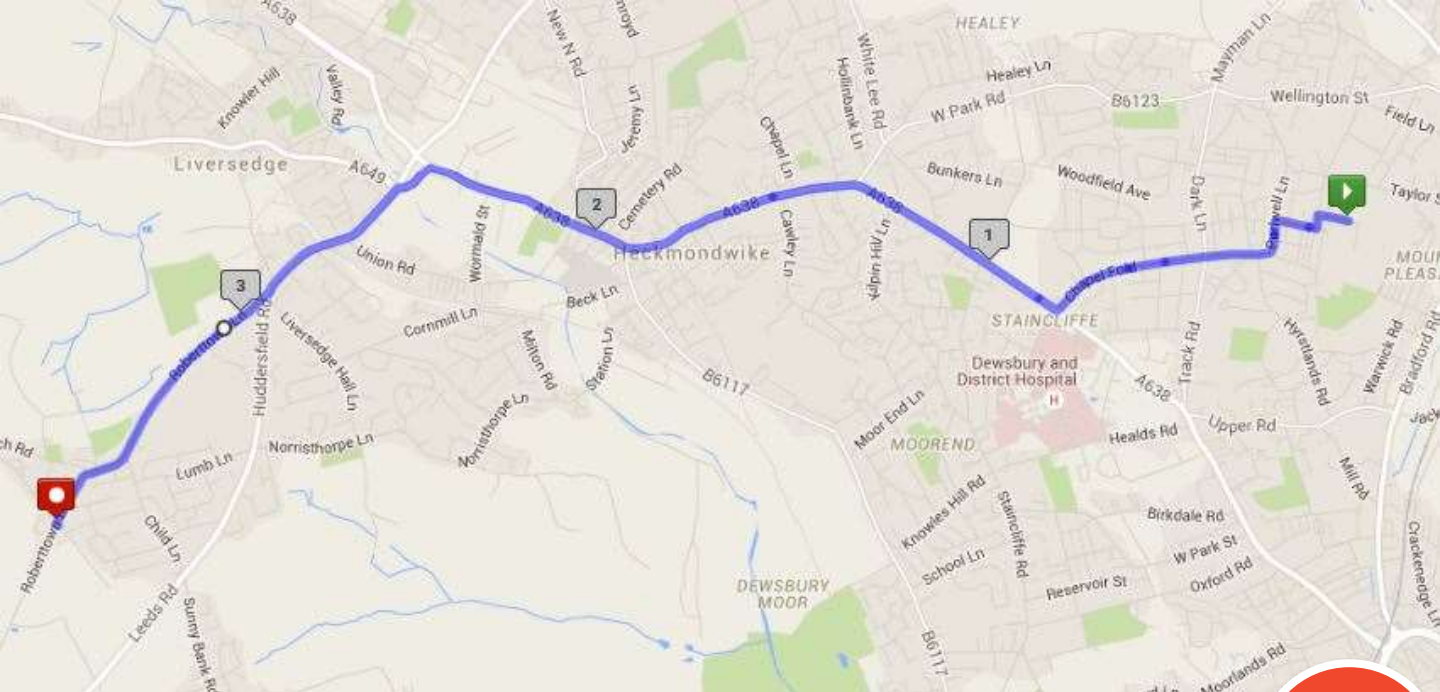

- 0.0 – Head on up Owl Lane
- 0.2 – Head straight over the roundabout (2nd exit)
- 0.3 – At the lights, turn left on Leeds road and immediately right on High Street after the Shell Garage
- 1.1 – Follow the road round to the right by the School
- 1.3 – Pass under the via duct then take the 1st exit at the roundabout onto Alexandra Road (no through road for vehicles)
- 1.5 – At the end turn right on Bradford Road and immediately left up the hill on Taylor Street
- 1,8 – Turn left onto Purlwell Hall Road
- 1.9 – Turn left into Heritage Road
- 2.0 – Handover at Batley Bulldogs RLFC

Stage 15 – Dewsbury Rams to Batley Bulldogs

18

Steps for Stephen

Stage 16 – Batley Bulldogs to Roberttown

19

- 0.0 – Head back down Heritage Road
- 0.1 - At the end, turn left on Purlwell Hall Road and follow the road round to the right into Banks Street
- 0.2 – At the end, turn left on Purlwell Lane
- 0.4 – Cross straight over Track Road into Grangefield Avenue and follow this into Chapel Fold (No access for vehicles this way)
- 0.8 – At the end, turn right on Halifax Road
- 1.7 – Pass Heckmondwike Grammar School
- 1.9 – Follow the round to the right in Heckmondwike past the clock tower
- 2.4 – Turn left following signs to Huddersfield
- 2.5 – Turn left at the lights onto the A62 towards Huddersfield
- 3.0 – Fork right onto Roberttown Road
- 3.7 – Stage ends at the Star Pub in Roberttown

- 0.0 – Carry on down Roberttown Road
- 0.6 – Turn right by the White Gate pub onto the A62 Leeds Road
- 1.2 – Straight on at the lights by the Three Nuns
- 1,4 – Take first exit at the roundabout onto Cooper Bridge Road
- 1.9 – Straight across the lights with Bradley Road
- 4.0 – Cut across the Retail Park on the left following it down to Bradley Mills Road
- 4.1 – Turn left on Bradley Mills Road and arrive at the John Smith's Stadium