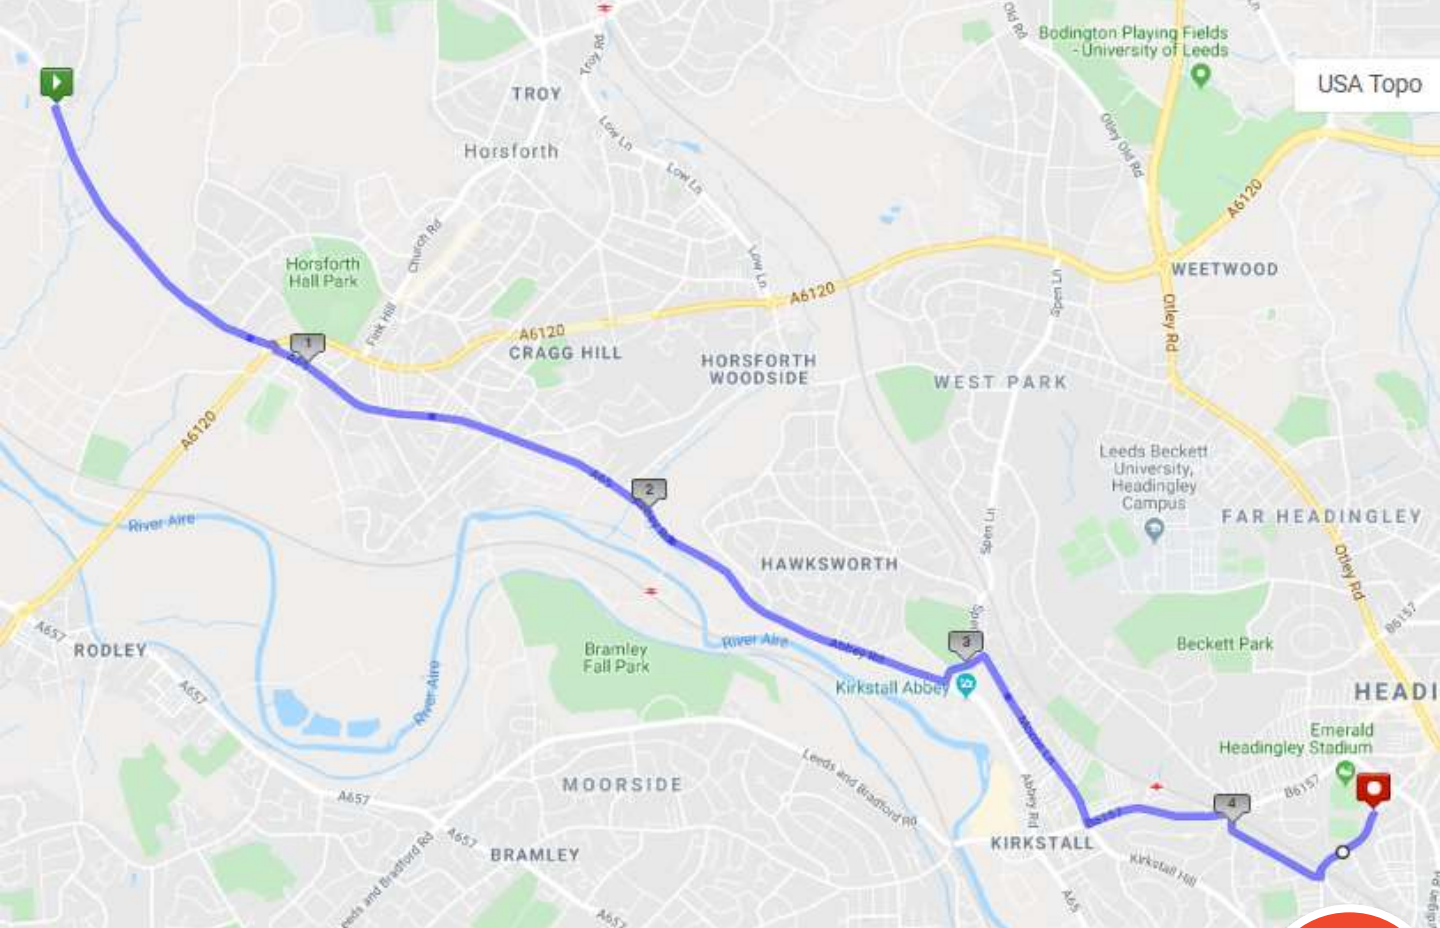

Stage 1 – Otley RFC to Guiseley FC

Stage 2 - Guiseley FC to Rawdon

5

- 0.0 – Carry on along Otley Road towards Leeds
- 0.7 – Straight on at the roundabout just after Morrisons heading towards Leeds
- 1.1 – Pass the entrance to Nunroyd Park
- 2.0 – Straight on (2nd exit) at the roundabout by the JCT600 garage
- 2.4 – Straight on at the lights with Micklefield Lane
- 3.5 – Handover at the junction with Layton Lane

Steps for Stephen

Stage 3 - Rawdon to Yorkshire CCC

- 0.0 – Carry on along the A65 Rawdon Road towards Leeds
- 1.0 – Straight on (2nd exit) towards Leeds past the Esso garage
- 1.5 – Pass Subway and Pizza Hut
- 2.9 – Just before Kirkstall Abbey, turn left on Abbey Walk
- 3.0 – At the top, turn right on Morris Lane
- 3.6 – At the lights by the newsagent, turn left and head up Kirkstall Lane
- 4.0 – At the lights, turn right on St Ann’s Lane and then take the first left on St Ann’s Drive
- 4.3 – At the end, turn left along the single lane St Michael’s Road
- 4.5 – Arrive at Headingley gates