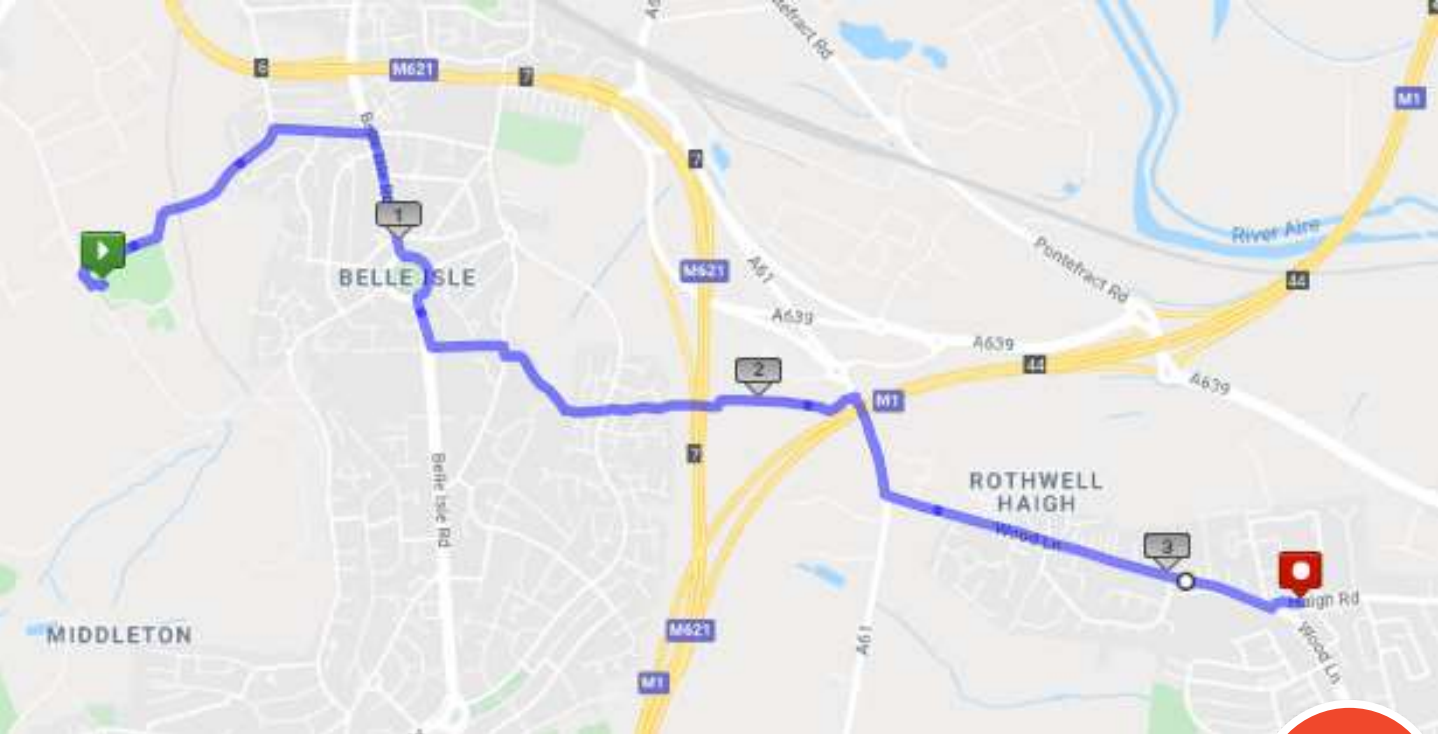

Stage 4 – Yorkshire CCC to Leeds United FC

Stage 5 – Leeds United FC to Hunslet Hawks

8

- 0.0 - Head back down Elland Road towards McDonalds and turn right up the road that leads to the entrance to it's car park
- 0.1 – At the top, turn left, go through the gate into the field and follow the path up the hill through the field
- 0.3 – At the end, go straight ahead into Marley Terrace
- 0.4 – At the end, go straight over and head down Woodlea Mount by Beeston News
- 0.6 – At the end, turn left on Marsden Avenue and then 2nd right on Preston Parade
- 0.8 – At the end, turn left into the park and follow the path straight on
- 0.9 – In the centre of the park, just before the courts to the left, turn right at the crossroads in the paths
- 1.0 – Merge with the path coming from the left then take the left fork in the paths
- 1.1 – On exiting the park, head straight across the road and head down Middleton Grove passing down the side of Kwik Fit
- 1.7 – At the roundabout, turn left onto John Charles Approach
- 1.8 – Straight over at the roundabout then next left to the South Leeds Stadium