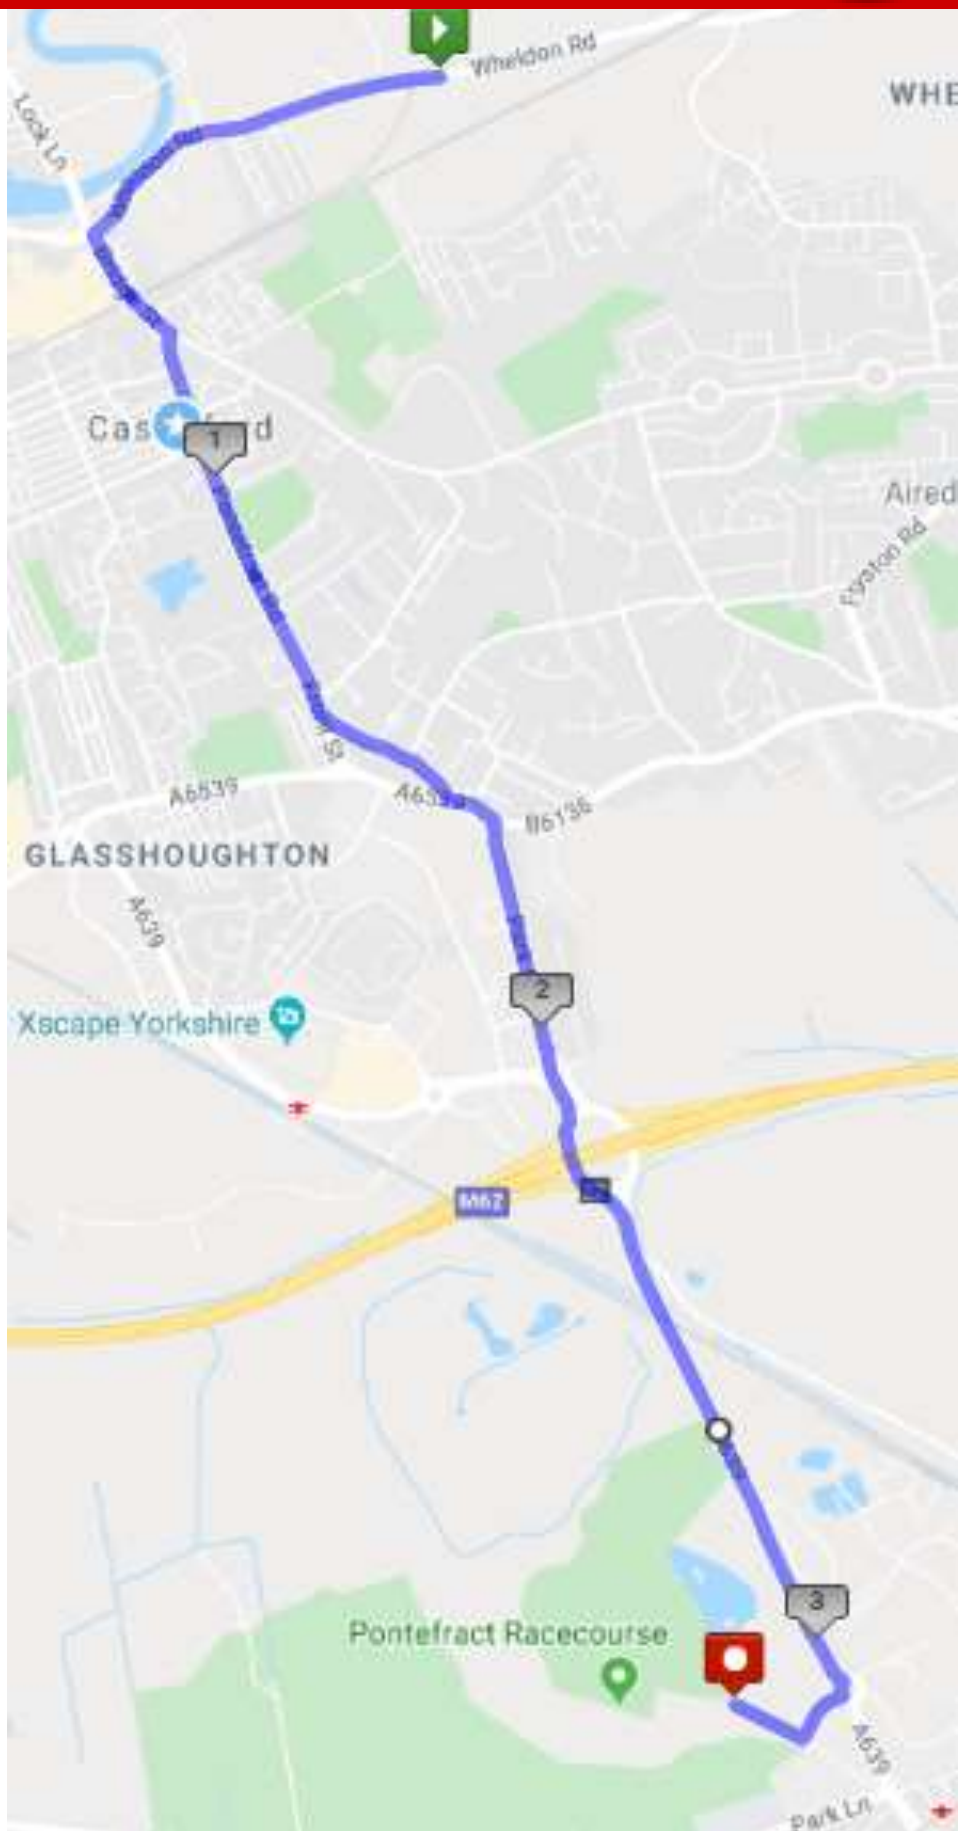

Stage 9 – Castleford Tigers to Pontefract Racecourse

- 0.0 – Head back up Wheldon Road back towards Castleford.
- 0.5 – Turn left (1st exit) at the roundabout into Bridge Street
- 0.7 – Fork right (2nd exit) at the roundabout onto Pontefract Road
- 1.4 – Take the left fork up School St through the no entry signs
- 1.6 – At the end, turn left on Front Street passing the Houghton pub
- 1.7 – At the roundabout, turn right (2nd exit) onto Park Road towards Pontefract
- 2.0 – Straight on at the lights with the entrance to Junction 32 Retail Park
- 2.1 – Straight on (2nd exit) at the roundabout under the M62 towards Pontefract
- 3.1 – Turn right (4th exit) at the roundabout by McDonalds into the Park and Racecourse
- 3.2 – Turn right (2nd exit) at the roundabout
- 3.3 – Cross the track to handover in the car park

Steps for Stephen