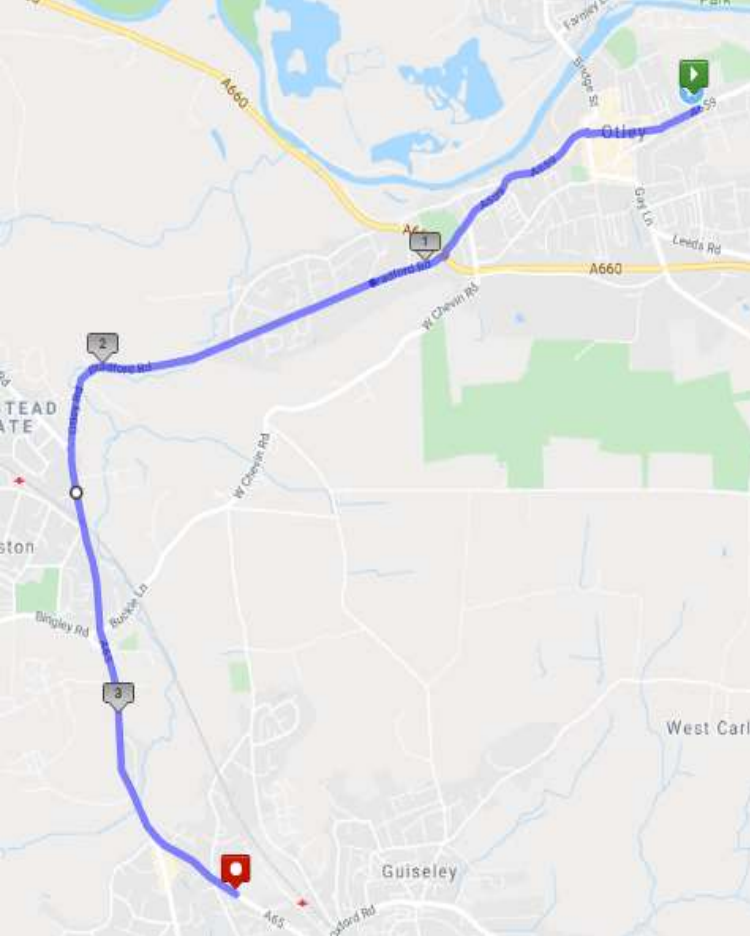

Yorkshire Tour

To The Shay

To Valley Parade

Supporting the Darby Rimmer MND Foundation

To Pontefract Racecourse

To the John Smith's Stadium

To Elland Road

Walkers Rota

- 0.0 – Turn right out of the club car park onto Pool Road
- 0.4 – At the lights in Otley, turn right and immediately left by the Black Horse pub heading along Beech Hill
- 0.9 – Straight on at the roundabout with the Otley By Pass onto Bradford Road
- 2.0 – Follow the road round to the left past the SBT Skip Hire sign
- 2.3 – Straight on (1st exit) at the roundabout towards Leeds
- 2.8 – Straight on through the lights by the Hare and Hounds pub
- 3.3 – Straight on (1st exit) at the roundabout by the Wetherby Whaler
- 3.6 - Handover at Guiseley FC on the left

Stage 1 – Otley RFC to Guiseley FC

Stage 2 - Guiseley FC to Rawdon

5

- 0.0 – Carry on along Otley Road towards Leeds
- 0.7 – Straight on at the roundabout just after Morrisons heading towards Leeds
- 1.1 – Pass the entrance to Nunroyd Park
- 2.0 – Straight on (2nd exit) at the roundabout by the JCT600 garage
- 2.4 – Straight on at the lights with Micklefield Lane
- 3.5 – Handover at the junction with Layton Lane

Steps for Stephen

Stage 3 - Rawdon to Yorkshire CCC

- 0.0 – Carry on along the A65 Rawdon Road towards Leeds
- 1.0 – Straight on (2nd exit) towards Leeds past the Esso garage
- 1.5 – Pass Subway and Pizza Hut
- 2.9 – Just before Kirkstall Abbey, turn left on Abbey Walk
- 3.0 – At the top, turn right on Morris Lane
- 3.6 – At the lights by the newsagent, turn left and head up Kirkstall Lane
- 4.0 – At the lights, turn right on St Ann’s Lane and then take the first left on St Ann’s Drive
- 4.3 – At the end, turn left along the single lane St Michael’s Road
- 4.5 – Arrive at Headingley gates