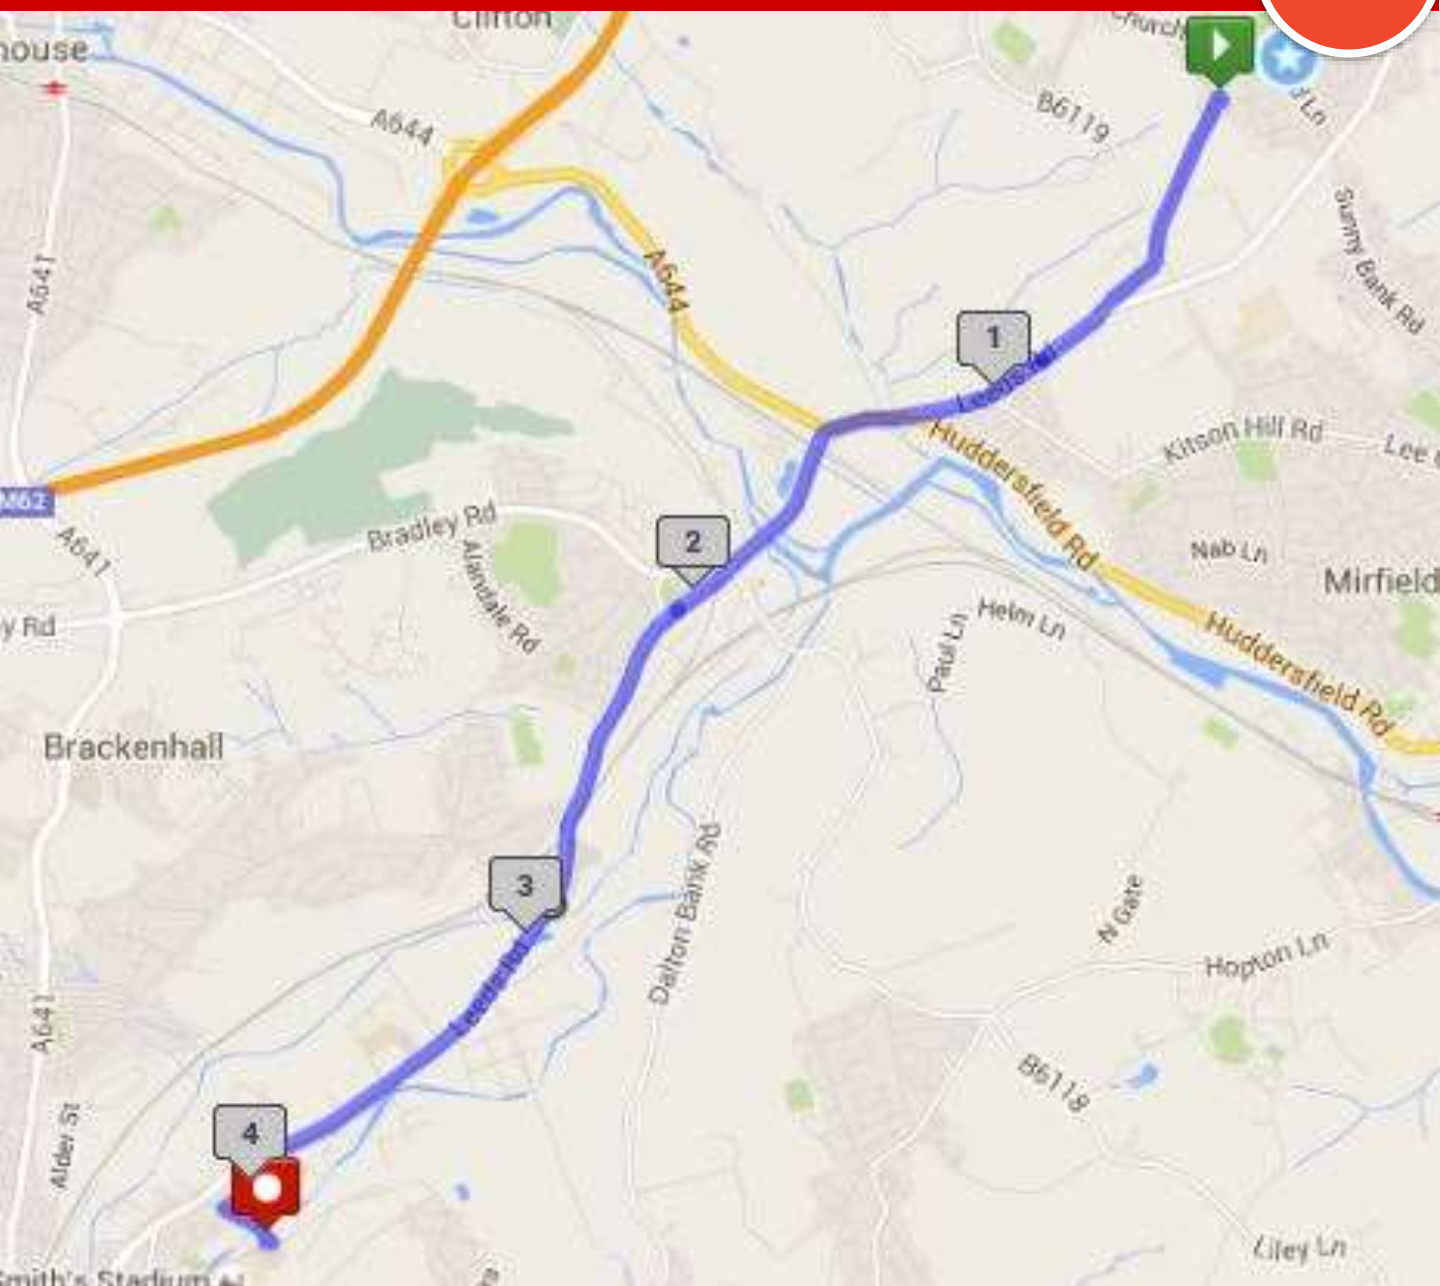

Stage 17 – Roberttown to Huddersfield Town FC

20