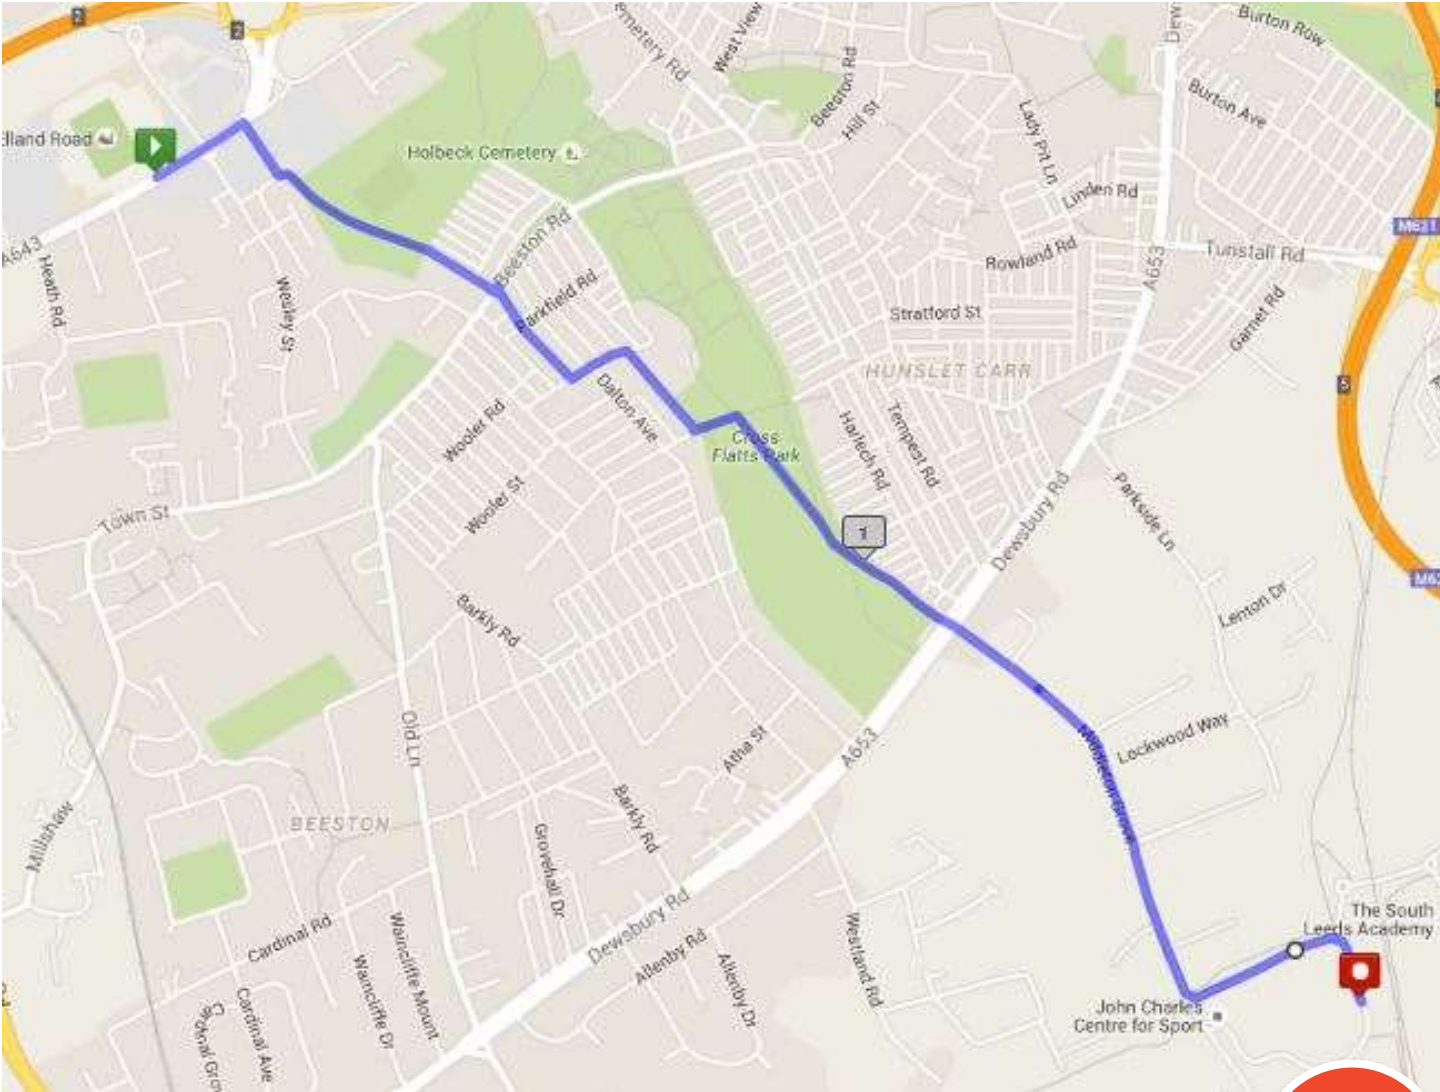

Stage 5 – Leeds United FC to Hunslet Hawks

8

- 0.0 - Head back down Elland Road towards McDonalds and turn right up the road that leads to the entrance to it's car park
- 0.1 – At the top, turn left, go through the gate into the field and follow the path up the hill through the field
- 0.3 – At the end, go straight ahead into Marley Terrace
- 0.4 – At the end, go straight over and head down Woodlea Mount by Beeston News
- 0.6 – At the end, turn left on Marsden Avenue and then 2nd right on Preston Parade
- 0.8 – At the end, turn left into the park and follow the path straight on
- 0.9 – In the centre of the park, just before the courts to the left, turn right at the crossroads in the paths
- 1.0 – Merge with the path coming from the left then take the left fork in the paths
- 1.1 – On exiting the park, head straight across the road and head down Middleton Grove passing down the side of Kwik Fit
- 1.7 – At the roundabout, turn left onto John Charles Approach
- 1.8 – Straight over at the roundabout then next left to the South Leeds Stadium