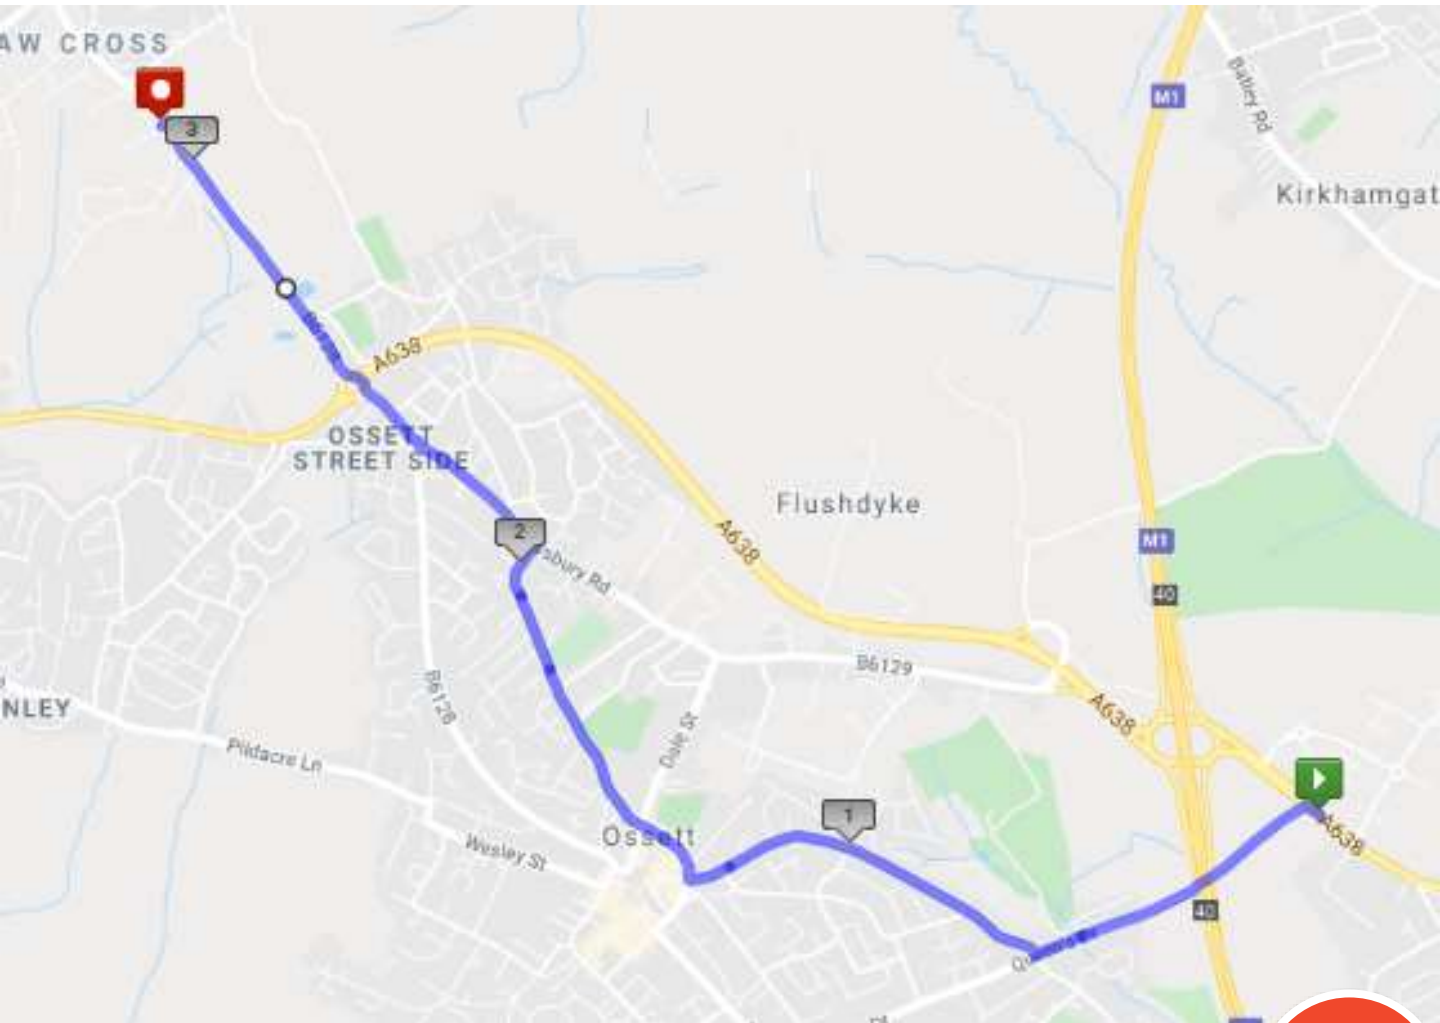

Steps for Stephen

Stage 13 – Wakefield Trinity to Lupsett

- 0.0 – Carry on down Doncaster Road
- 0.7 – Cross the river and fork left on Ings Road heading for Dewsbury
- 1.5 – Turn left after PC World at the lights onto the A642 Westgate End
- 1.8 – Fork right by St Michael’s church, Wakefield (vehicles must follow one way) and carry on along A638
- 3.2 – Handover at the Jet Garage on the left