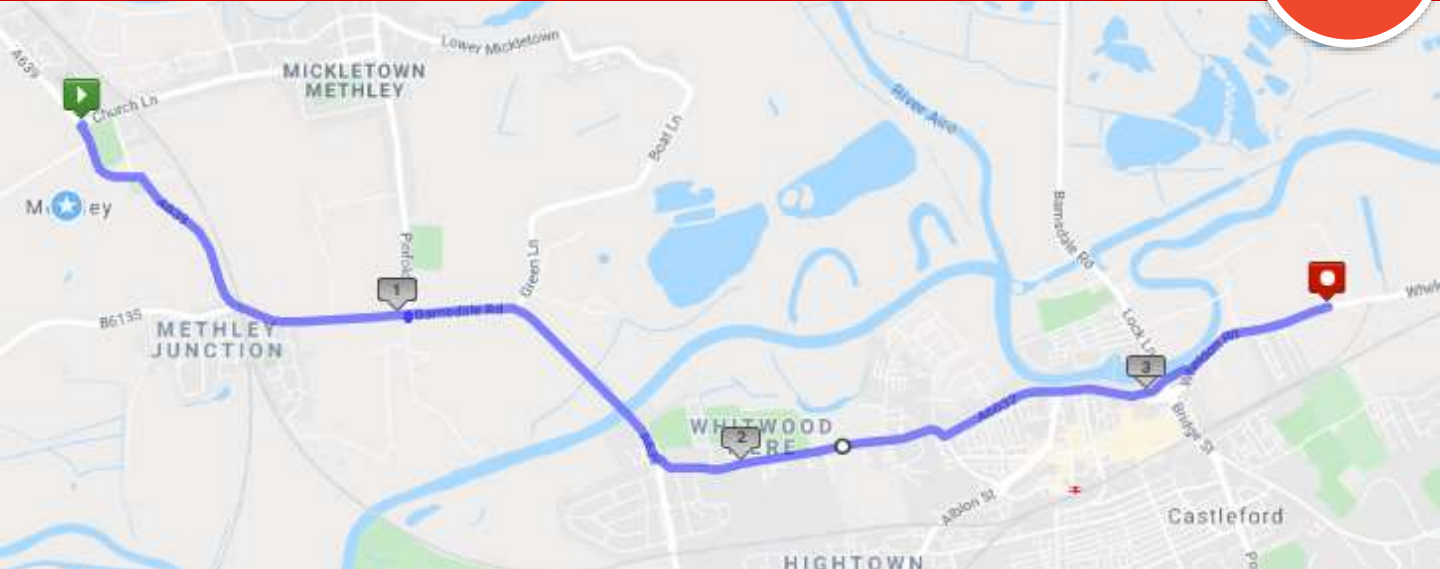

Stage 8 – Methley to Castleford Tigers