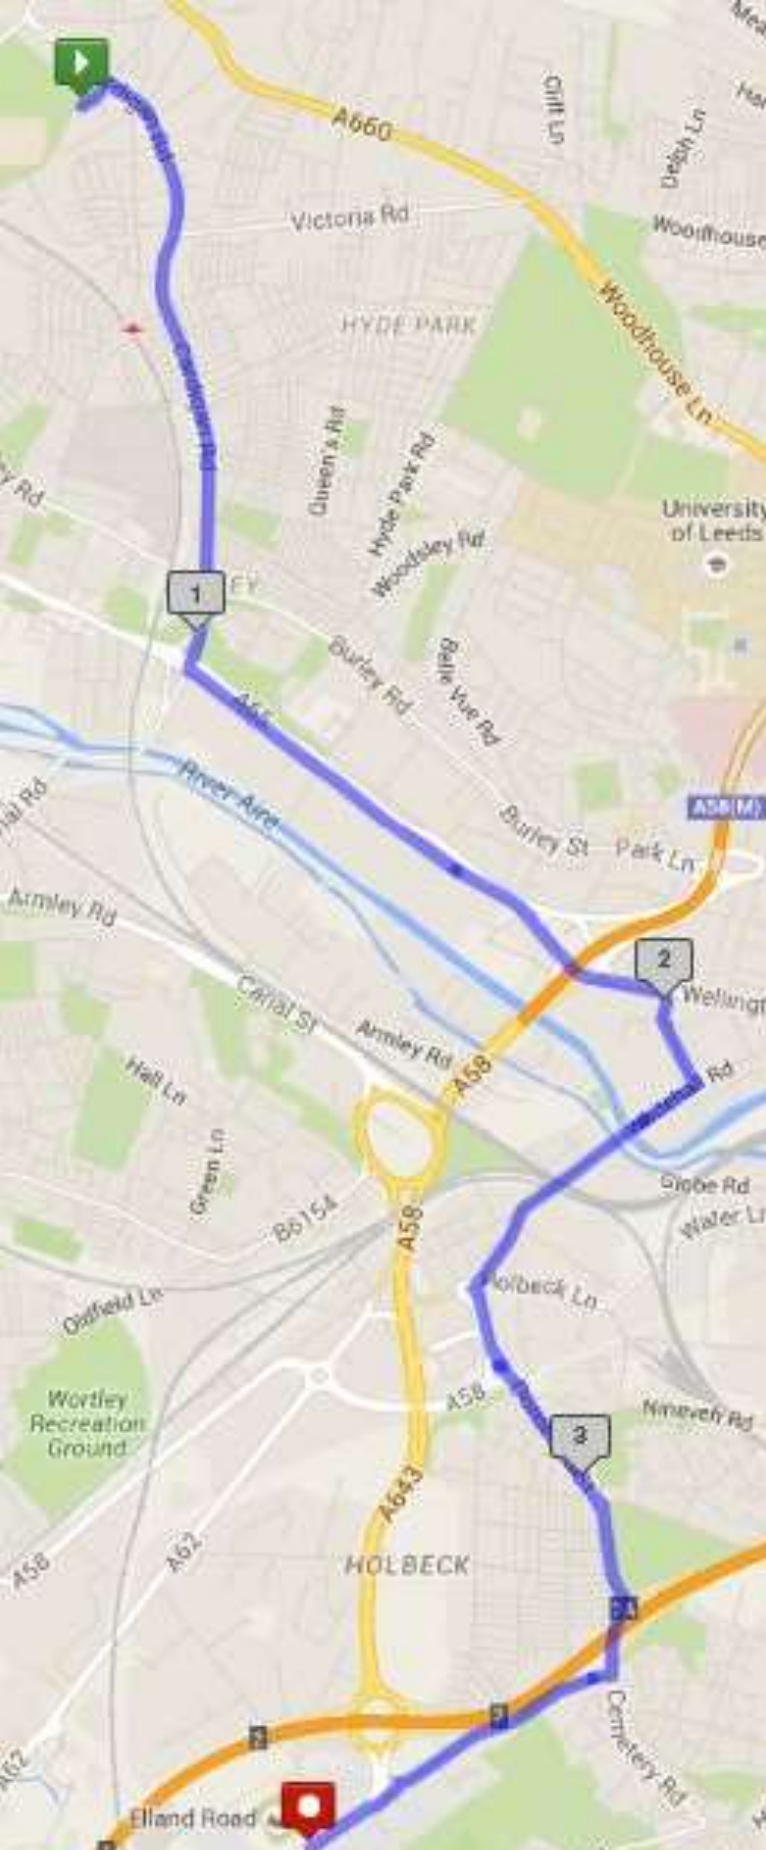

Stage 1 – Otley RFC to Guiseley FC

Stage 2 - Guiseley FC to Rawdon

5

- 0.0 – Carry on along Otley Road towards Leeds
- 0.7 – Straight on at the roundabout just after Morrisons heading towards Leeds
- 1.1 – Pass the entrance to Nunroyd Park
- 2.0 – Straight on (2nd exit) at the roundabout by the JCT600 garage
- 2.4 – Straight on at the lights with Micklefield Lane
- 3.5 – Handover at the junction with Layton Lane

Steps for Stephen

Stage 3 - Rawdon to Yorkshire CCC

- 0.0 – Carry on along the A65 Rawdon Road towards Leeds
- 1.0 – Straight on (2nd exit) towards Leeds past the Esso garage
- 1.5 – Pass Subway and Pizza Hut
- 2.9 – Just before Kirkstall Abbey, turn left on Abbey Walk
- 3.0 – At the top, turn right on Morris Lane
- 3.6 – At the lights by the newsagent, turn left and head up Kirkstall Lane
- 4.0 – At the lights, turn right on St Ann’s Lane and then take the first left on St Ann’s Drive
- 4.3 – At the end, turn left along the single lane St Michael’s Road
- 4.5 – Arrive at Headingley gates