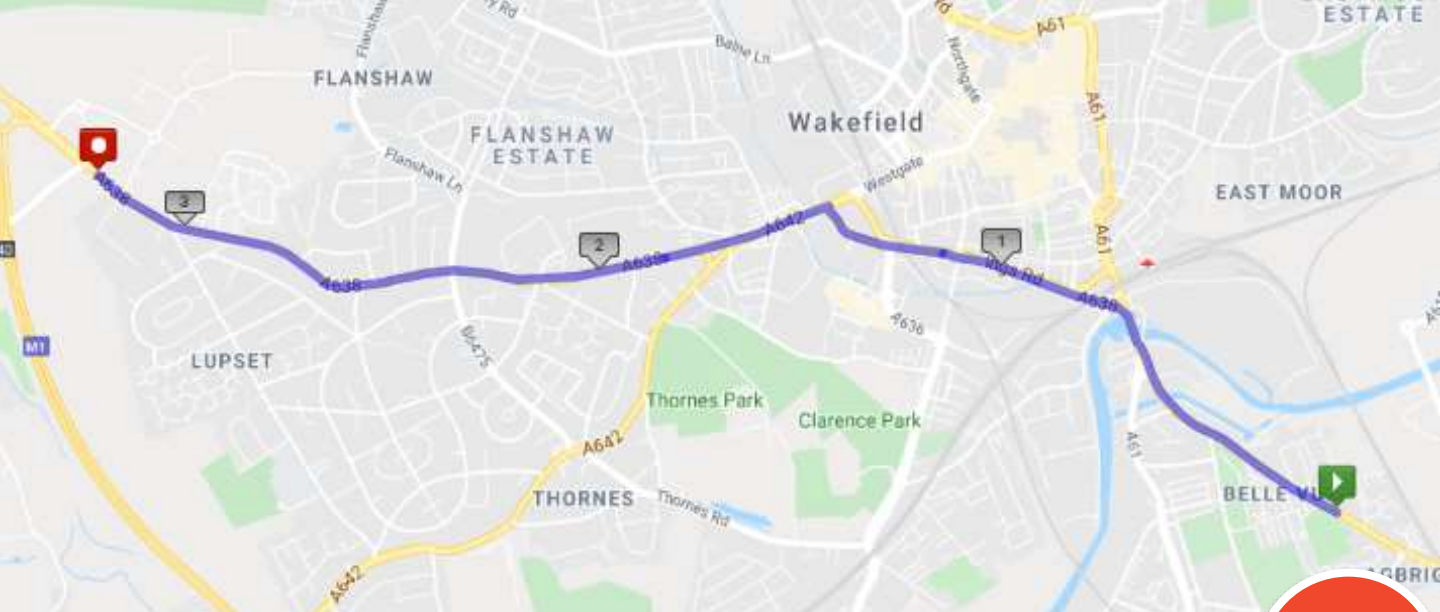

Steps for Stephen

- 0.0 – Head back out of the racecourse and go straight ahead (2nd exit) of the roundabout
- 0.2 – Go through the exit gate for the park and turn right on Park Lane
- 1.2 – Pass the golf club
- 1.9 – Cross the lights into Featherstone Lane in North Featherstone
- 2.7 – Follow the road round 90 degrees to the right
- 2.9 – Follow the road round to the left by the Featherstone Hotel
- 3.1 – Cross the level crossing and turn left on Post Office Road
- 3.2 – Handover in the car park on the left for Featherstone Rovers

Stage 10 - Pontefract Racecourse to Featherstone Rovers

13

Steps for Stephen

Stage 11 – Featherstone Rovers to Charlston Common

- 0.0 – Head back out of Post Office Road and turn left on Station Lane
- 0.4 – At the lights by Lidl, turn right on Wakefield Road
- 2.0 – Pass the Charlston Parish sign
- 2.7 Handover at the Charlston pub

Stage 12 – Sharlston Common to Wakefield Trinity

15

- 0.0 – Carry on along Weeland Road towards Wakefield
- 0.9 – Meet the main road and turn right towards Wakefield (effectively straight ahead) on Doncaster Road
- 1.6 – Pass the junction with Kendal Rise
- 2.7 – Arrive at Wakefield Trinity

Steps for Stephen

Stage 13 – Wakefield Trinity to Lupsett

- 0.0 – Carry on down Doncaster Road
- 0.7 – Cross the river and fork left on Ings Road heading for Dewsbury
- 1.5 – Turn left after PC World at the lights onto the A642 Westgate End
- 1.8 – Fork right by St Michael’s church, Wakefield (vehicles must follow one way) and carry on along A638
- 3.2 – Handover at the Jet Garage on the left