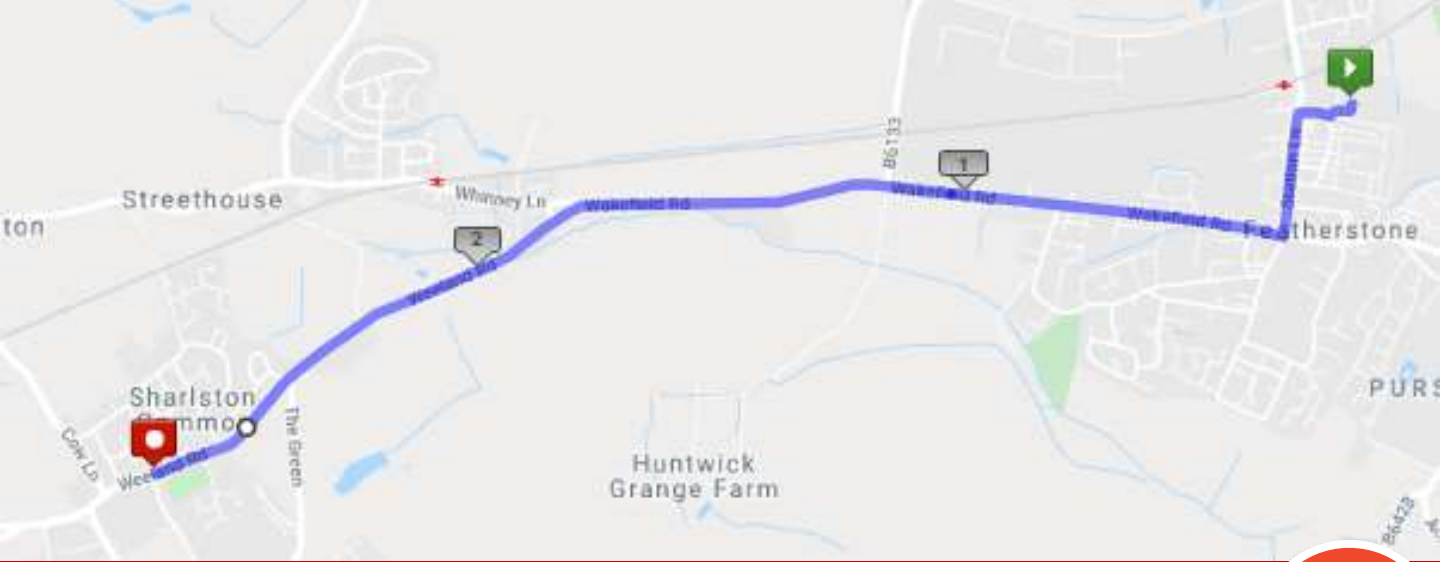

Stage 8 – Methley to Castleford Tigers

Stage 9 – Castleford Tigers to Pontefract Racecourse

- 0.0 – Head back up Wheldon Road back towards Castleford.
- 0.5 – Turn left (1st exit) at the roundabout into Bridge Street
- 0.7 – Fork right (2nd exit) at the roundabout onto Pontefract Road
- 1.4 – Take the left fork up School St through the no entry signs
- 1.6 – At the end, turn left on Front Street passing the Houghton pub
- 1.7 – At the roundabout, turn right (2nd exit) onto Park Road towards Pontefract
- 2.0 – Straight on at the lights with the entrance to Junction 32 Retail Park
- 2.1 – Straight on (2nd exit) at the roundabout under the M62 towards Pontefract
- 3.1 – Turn right (4th exit) at the roundabout by McDonalds into the Park and Racecourse
- 3.2 – Turn right (2nd exit) at the roundabout
- 3.3 – Cross the track to handover in the car park

Steps for Stephen

- 0.0 – Head back out of the racecourse and go straight ahead (2nd exit) of the roundabout
- 0.2 – Go through the exit gate for the park and turn right on Park Lane
- 1.2 – Pass the golf club
- 1.9 – Cross the lights into Featherstone Lane in North Featherstone
- 2.7 – Follow the road round 90 degrees to the right
- 2.9 – Follow the road round to the left by the Featherstone Hotel
- 3.1 – Cross the level crossing and turn left on Post Office Road
- 3.2 – Handover in the car park on the left for Featherstone Rovers

Stage 10 - Pontefract Racecourse to Featherstone Rovers

13

Steps for Stephen

Stage 11 – Featherstone Rovers to Charlston Common

- 0.0 – Head back out of Post Office Road and turn left on Station Lane
- 0.4 – At the lights by Lidl, turn right on Wakefield Road
- 2.0 – Pass the Charlston Parish sign
- 2.7 Handover at the Charlston pub