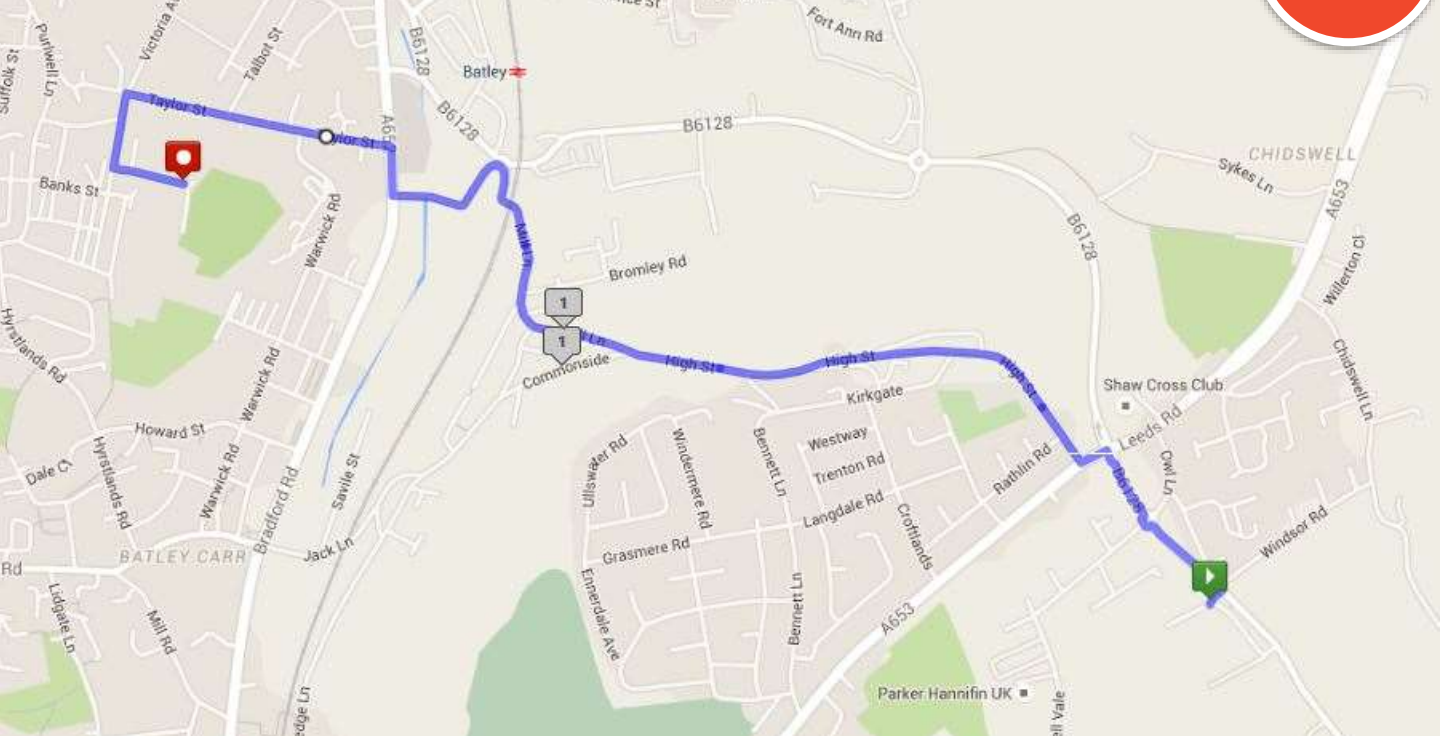

Stage 15 – Dewsbury Rams to Batley Bulldogs

18