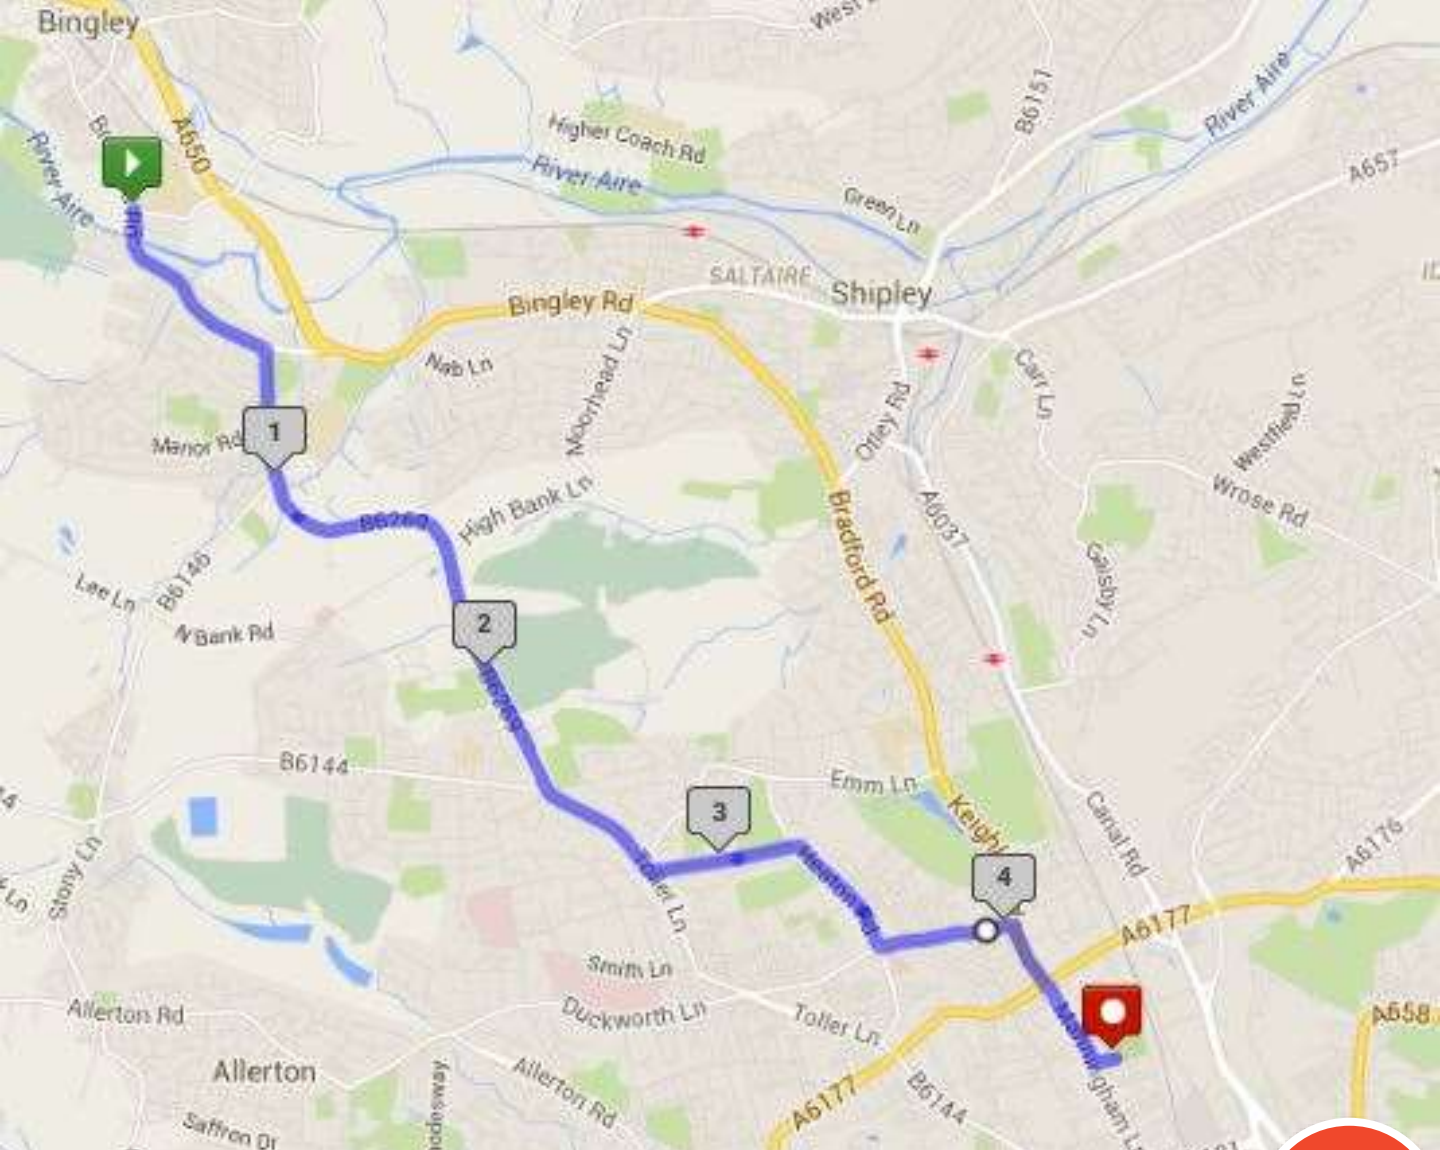

Stage 20 – FC Halifax Town to the Moorlands

- 0.0 – Carry on along Keighley Road
- 1.3 – Straight on at the lights with Thornton Road
- 3.0 – Pass through Denholme Village
- 4.0 – Turn right on Manywells Brow following the sign to Cullingworth
- 4.6 – Straight ahead by the Fleece Pub
- 4.9 – Handover on right by monument at junction with Greenside Lane

- 0.0 – Carry on down the main road through Cullingworth
- 0.1 – Turn left on Keighley Road towards Keighley
- (Pavements disappear so care needed)
- 1.2 – Straight over the crossroads by the closed down Guide Inn
- 2.4 – At the end, turn left and head down the hill
- 2.9 – Pass the Globe pub and pass under the bridge
- 3.2 – Turn right at the end of Coney Lane onto Bradford Road
- 3.8 – After Victoria Park, take the 2nd exit at the roundabout onto Alston Road
- 3.9 – At the end, turn left in Royd Ings Avenue
- 4.2 – Finish at Cougar Park

Stage 23 – Keighley Cougars to Bingley

- 0.0 – Head back down Royd Ings Ave from whence you came
- 0.5 – At the end, turn left on Bradford Road
- 2.4 – Straight on at the roundabout by Homebase and Magnet
- 3.0 – Cross over the by-pass and pass Cross Flatts station
- 3.7 – Cross the lights in Bingley by Barclays Bank
- 4.5 – Stage ends after Beckfoot School at the junction with Wagon Lane

Steps for Stephen

Stage 24 – Bingley to Bradford City

27

- 0.0 – Carry on down Bradford Road
- 0.6 – Turn right at the lights on Cottingley New Road towards Cottingley and Wilsden
- 0.9 – Straight on at double mini roundabout and then straight ahead again at the next mini roundabout
- 2.4 – Straight on at the lights onto Toller Lane passing the hand car wash
- 2.8 – Turn left onto Heaton Park Drive
- 3.2 – At the end, turn right on Heaton Road
- 3.6 – At the end at the lights, turn left down Oak Lane
- 4.0 – Turn right after Lister Park, onto Manningham Lane
- 4.5 – Turn left after the garage into Valley Parade and arrive at Bradford City