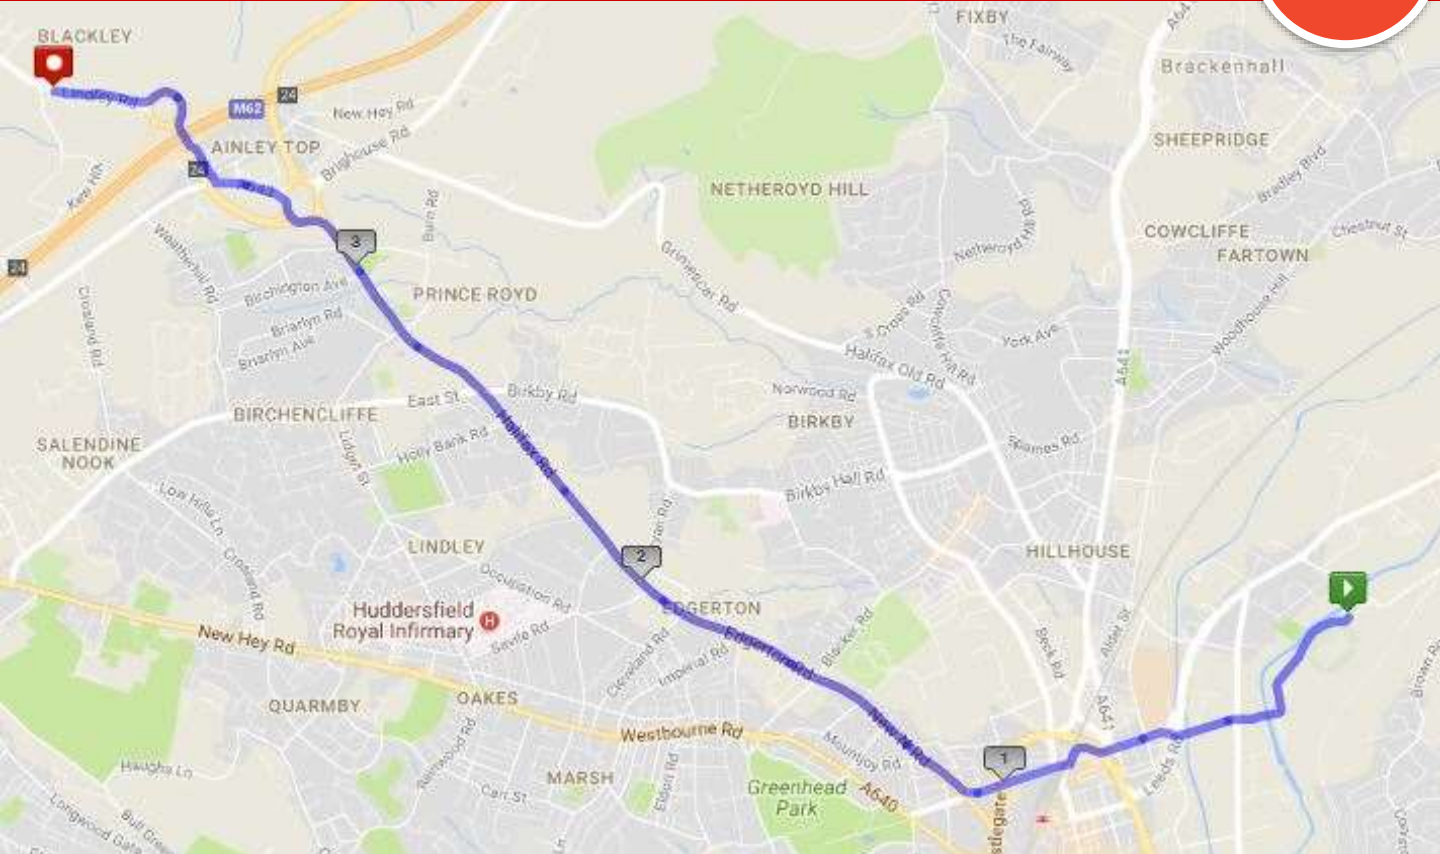

- 0.0 – Carry on down Roberttown Road
- 0.6 – Turn right by the White Gate pub onto the A62 Leeds Road
- 1.2 – Straight on at the lights by the Three Nuns
- 1,4 – Take first exit at the roundabout onto Cooper Bridge Road
- 1.9 – Straight across the lights with Bradley Road
- 4.0 – Cut across the Retail Park on the left following it down to Bradley Mills Road
- 4.1 – Turn left on Bradley Mills Road and arrive at the John Smith's Stadium

Stage 17 – Roberttown to Huddersfield Town FC

20

Steps for Stephen

- 0.0 - Head away from the stadium up Stadium Way
- 0.3 – Head up Gasworks St and cross Leeds Rd into Lower Fitzwilliam St
- 0.7 – Veer right on right road then left on Viaduct Street by Mufflers
- 0.8 – Turn right through tunnel on Fitzwilliam St
- 1.0 – Turn right at the mini roundabout onto the A679 New N Road
- 2.5 – Pass the Cavalry Arms
- 3.1 – Take the first exit at Ainley Top roundabout and head up under the M62 – cross over to the other side for the pavement
- 3.5 – Head straight over the next roundabout onto Lindley Road through Blackley
- 3.9 – Stage end in Blackley opposite the cricket club

Stage 18 – Huddersfield Town to Blackley

- 0.0 – Carry on through Blackley heading down the hill
- 0.5 – Use the footpath to the right to cut the corner through the field and re-join the road at the end of the path heading down hill
- 0.8 – Cross Victoria Road into Hammerstones Road
- 1.0 – As the road turns to the right turn left down Hullenedge Road
- 1.2 – Turn right at the bottom on Green Lane then next left on Queen Street
- 1.3 – At the bottom, turn right on Stainland Road and head through two sets of lights
- 2.3 – Head straight over the roundabout (2nd exit) and then merge with Huddersfield Road towards Halifax
- 3.1 – Straight through the lights by the hospital
- 3.6 – Fork right after the athletics field and pass the Bus Depot
- 3.7 – Arrive at the Shay