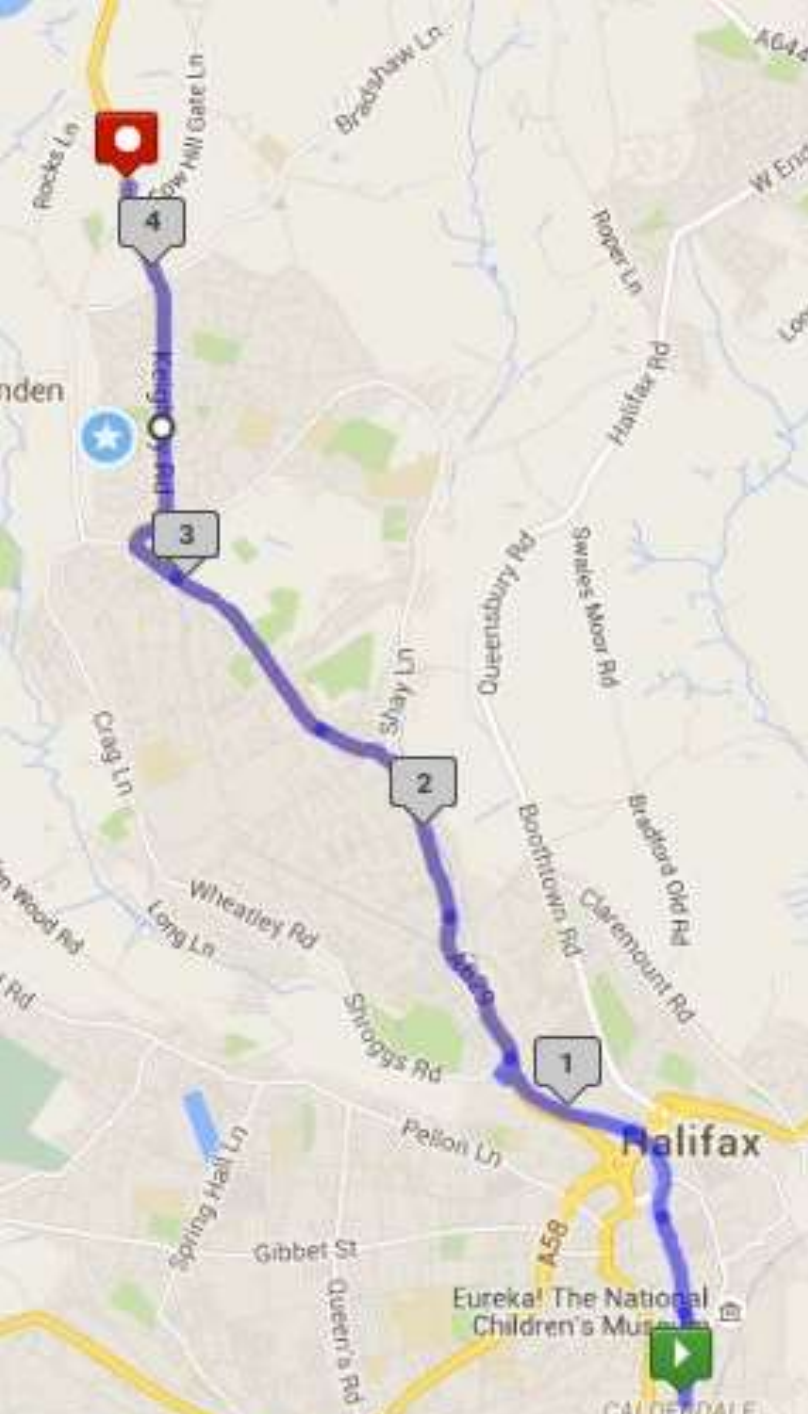

Stage 17 – Roberttown to Huddersfield Town FC

20

Steps for Stephen

- 0.0 - Head away from the stadium up Stadium Way
- 0.3 – Head up Gasworks St and cross Leeds Rd into Lower Fitzwilliam St
- 0.7 – Veer right on right road then left on Viaduct Street by Mufflers
- 0.8 – Turn right through tunnel on Fitzwilliam St
- 1.0 – Turn right at the mini roundabout onto the A679 New N Road
- 2.5 – Pass the Cavalry Arms
- 3.1 – Take the first exit at Ainley Top roundabout and head up under the M62 – cross over to the other side for the pavement
- 3.5 – Head straight over the next roundabout onto Lindley Road through Blackley
- 3.9 – Stage end in Blackley opposite the cricket club

Stage 18 – Huddersfield Town to Blackley

- 0.0 – Carry on through Blackley heading down the hill
- 0.5 – Use the footpath to the right to cut the corner through the field and re-join the road at the end of the path heading down hill
- 0.8 – Cross Victoria Road into Hammerstones Road
- 1.0 – As the road turns to the right turn left down Hullenedge Road
- 1.2 – Turn right at the bottom on Green Lane then next left on Queen Street
- 1.3 – At the bottom, turn right on Stainland Road and head through two sets of lights
- 2.3 – Head straight over the roundabout (2nd exit) and then merge with Huddersfield Road towards Halifax
- 3.1 – Straight through the lights by the hospital
- 3.6 – Fork right after the athletics field and pass the Bus Depot
- 3.7 – Arrive at the Shay

Stage 20 – FC Halifax Town to the Moorlands

- 0.0 – Carry on along Keighley Road
- 1.3 – Straight on at the lights with Thornton Road
- 3.0 – Pass through Denholme Village
- 4.0 – Turn right on Manywells Brow following the sign to Cullingworth
- 4.6 – Straight ahead by the Fleece Pub
- 4.9 – Handover on right by monument at junction with Greenside Lane