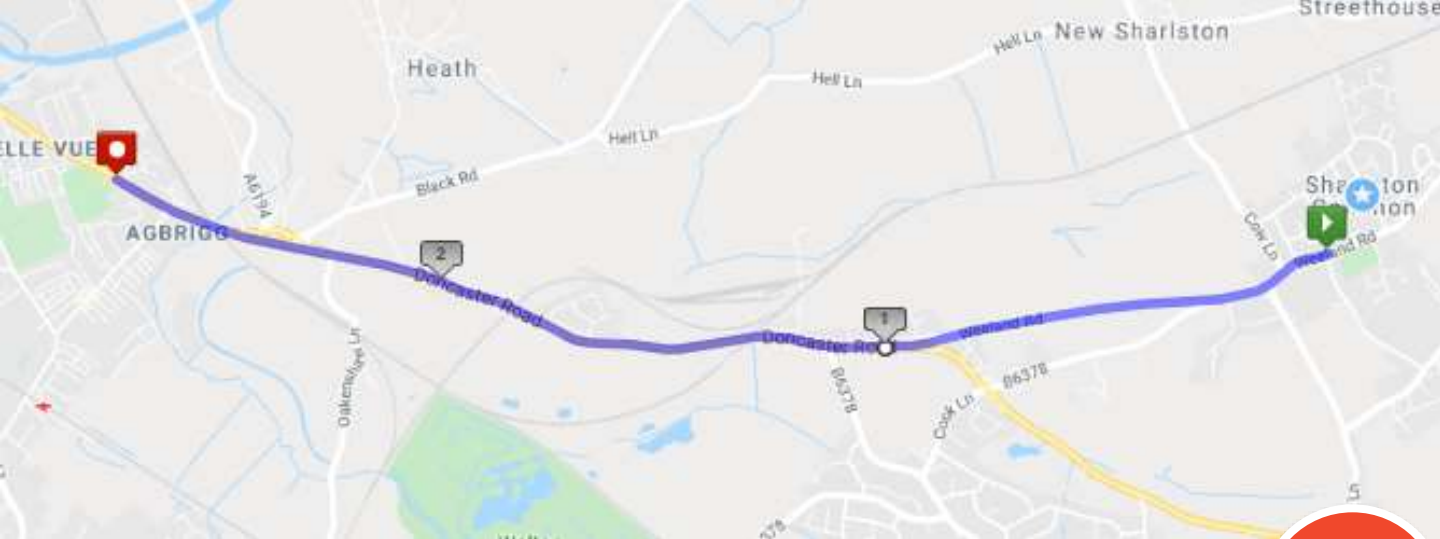

Steps for Stephen

- 0.0 – Head back out of the racecourse and go straight ahead (2nd exit) of the roundabout
- 0.2 – Go through the exit gate for the park and turn right on Park Lane
- 1.2 – Pass the golf club
- 1.9 – Cross the lights into Featherstone Lane in North Featherstone
- 2.7 – Follow the road round 90 degrees to the right
- 2.9 – Follow the road round to the left by the Featherstone Hotel
- 3.1 – Cross the level crossing and turn left on Post Office Road
- 3.2 – Handover in the car park on the left for Featherstone Rovers

Stage 10 - Pontefract Racecourse to Featherstone Rovers

13

Steps for Stephen

Stage 11 – Featherstone Rovers to Charlston Common

- 0.0 – Head back out of Post Office Road and turn left on Station Lane
- 0.4 – At the lights by Lidl, turn right on Wakefield Road
- 2.0 – Pass the Charlston Parish sign
- 2.7 Handover at the Charlston pub

Stage 12 – Sharlston Common to Wakefield Trinity

15

- 0.0 – Carry on along Weeland Road towards Wakefield
- 0.9 – Meet the main road and turn right towards Wakefield (effectively straight ahead) on Doncaster Road
- 1.6 – Pass the junction with Kendal Rise
- 2.7 – Arrive at Wakefield Trinity

Steps for Stephen

Stage 13 – Wakefield Trinity to Lupsett

- 0.0 – Carry on down Doncaster Road
- 0.7 – Cross the river and fork left on Ings Road heading for Dewsbury
- 1.5 – Turn left after PC World at the lights onto the A642 Westgate End
- 1.8 – Fork right by St Michael’s church, Wakefield (vehicles must follow one way) and carry on along A638
- 3.2 – Handover at the Jet Garage on the left