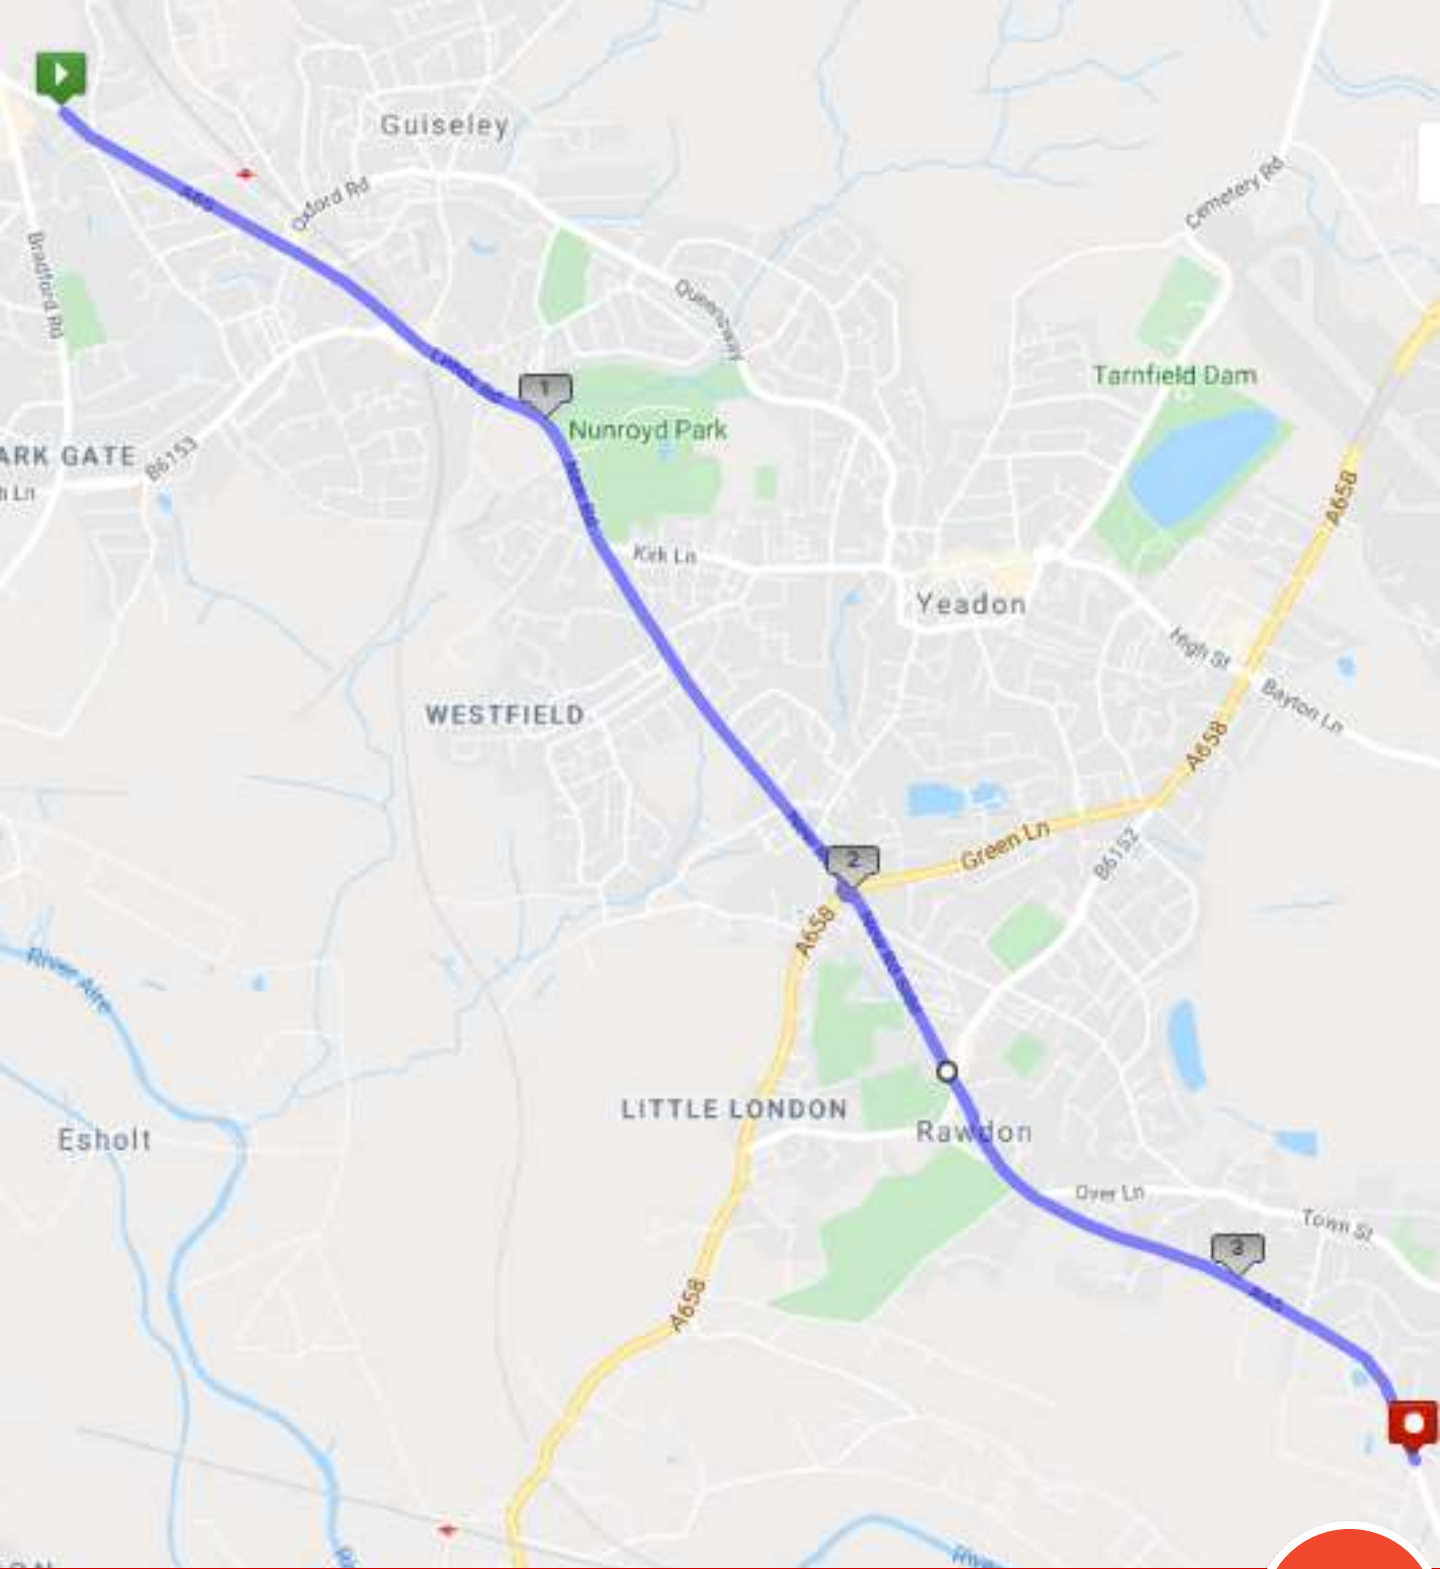

- 0.0 – Turn right out of the club car park onto Pool Road
- 0.4 – At the lights in Otley, turn right and immediately left by the Black Horse pub heading along Beech Hill
- 0.9 – Straight on at the roundabout with the Otley By Pass onto Bradford Road
- 2.0 – Follow the road round to the left past the SBT Skip Hire sign
- 2.3 – Straight on (1st exit) at the roundabout towards Leeds
- 2.8 – Straight on through the lights by the Hare and Hounds pub
- 3.3 – Straight on (1st exit) at the roundabout by the Wetherby Whaler
- 3.6 - Handover at Guiseley FC on the left

Stage 1 – Otley RFC to Guiseley FC

Stage 2 - Guiseley FC to Rawdon

5

- 0.0 – Carry on along Otley Road towards Leeds
- 0.7 – Straight on at the roundabout just after Morrisons heading towards Leeds
- 1.1 – Pass the entrance to Nunroyd Park
- 2.0 – Straight on (2nd exit) at the roundabout by the JCT600 garage
- 2.4 – Straight on at the lights with Micklefield Lane
- 3.5 – Handover at the junction with Layton Lane

Steps for Stephen

Stage 3 - Rawdon to Yorkshire CCC

- 0.0 – Carry on along the A65 Rawdon Road towards Leeds
- 1.0 – Straight on (2nd exit) towards Leeds past the Esso garage
- 1.5 – Pass Subway and Pizza Hut
- 2.9 – Just before Kirkstall Abbey, turn left on Abbey Walk
- 3.0 – At the top, turn right on Morris Lane
- 3.6 – At the lights by the newsagent, turn left and head up Kirkstall Lane
- 4.0 – At the lights, turn right on St Ann’s Lane and then take the first left on St Ann’s Drive
- 4.3 – At the end, turn left along the single lane St Michael’s Road
- 4.5 – Arrive at Headingley gates