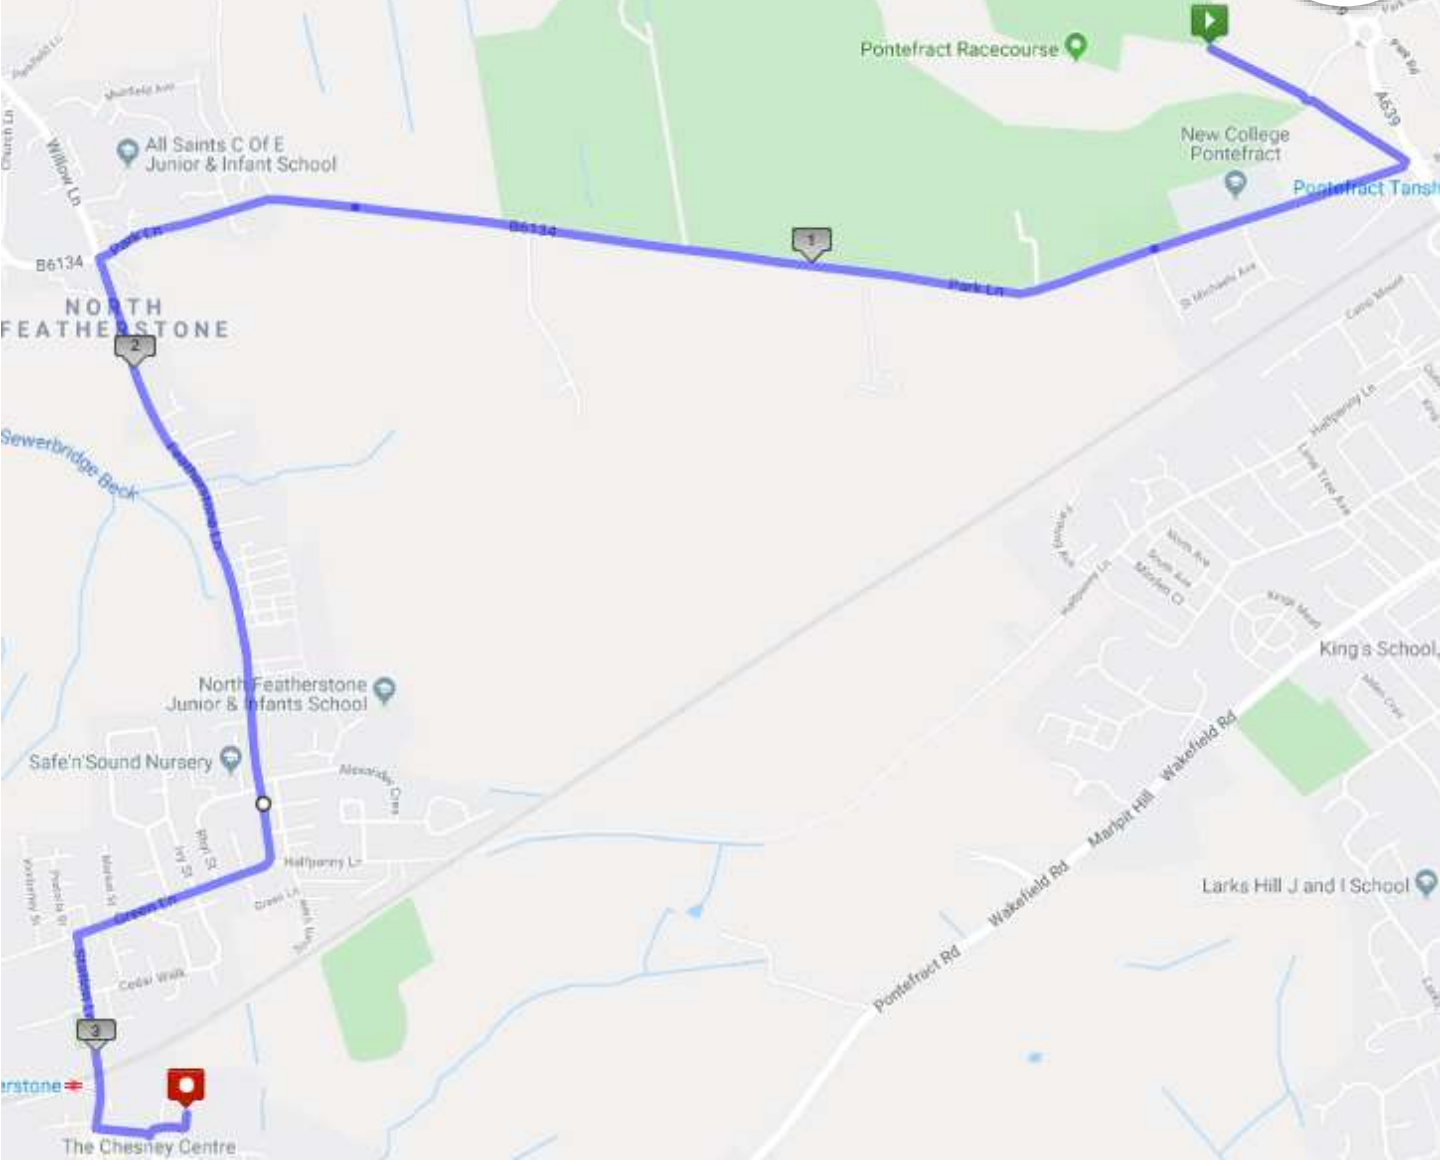

Stage 10 - Pontefract Racecourse to Featherstone Rovers

13